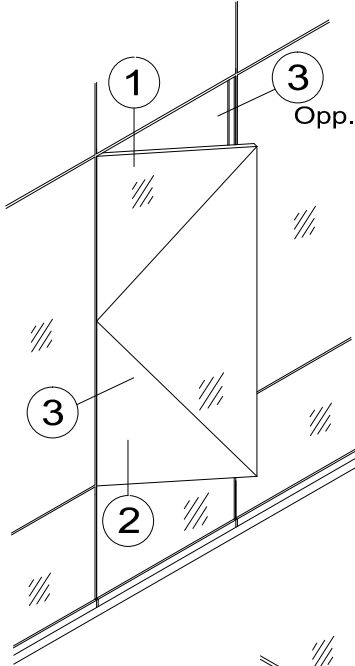

Non-stocked items shown – Minimum order quantity may apply

14.7mm Thermal Barrier

Vent and frame die profiles vary depending on hardware selection

Unitized Window Wall

5250i and 6250i-HR INvision™ Series

Non-stocked items shown – Minimum order quantity may apply

14.7mm Thermal Barrier

Note read-through at offset IGU edge(s)

Used at hinge side and where clearance is required

Offset IGU edge not recommended at sill

Unitized Window Wall

5250i and 6250i-HR INvision™ Series