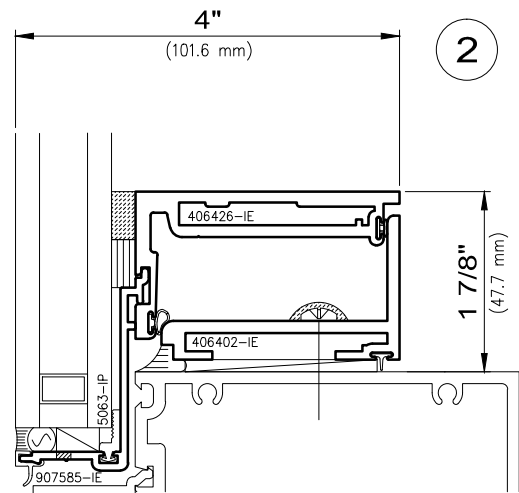

Non-stocked items shown – Minimum order quantity may apply

14.7mm Thermal Barrier

Vent and frame die profiles vary depending on hardware selection

Unitized Window Wall

5250i and 6250i-HR INvision™ Series

Non-stocked items shown – Minimum order quantity may apply

14.7mm Thermal Barrier

Note read-through at offset IGU edge(s)

Used at hinge side and where clearance is required

Offset IGU edge not recommended at sill

Unitized Window Wall

5250i and 6250i-HR INvision™ Series