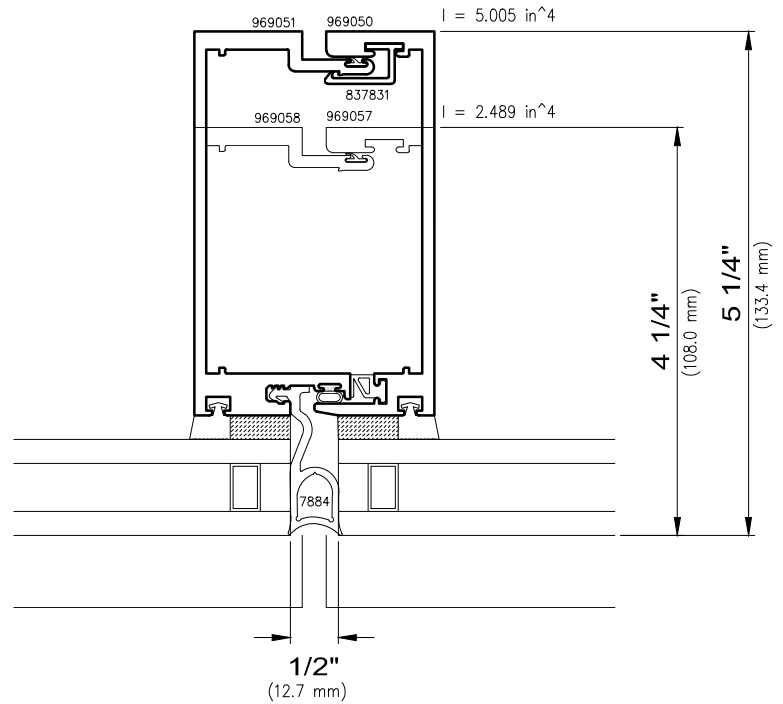

Unitized Window Wall

5250i and 6250i-HR INvision™ Series

14.7mm Thermal Barrier

3 Vision/Vision Mullion Stack

4 Vision/Vision Mullion Stack

I-values indicated are for frame members only.
Thermal barrier shear reduction of 10% included.