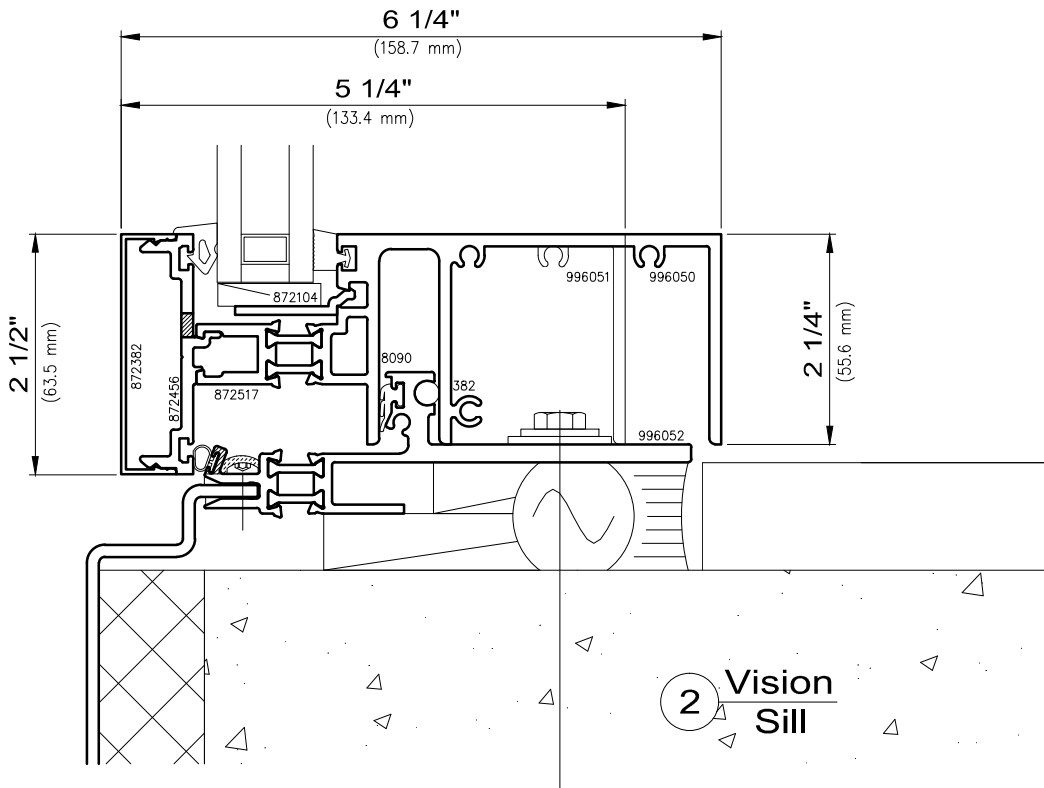

WAUSAU

WINDOW AND WALL
SYSTEMS

Unitized

Unitized Window Wall

5250i and 6250i-HR INvision™ Series

14.7mm Thermal Barrier