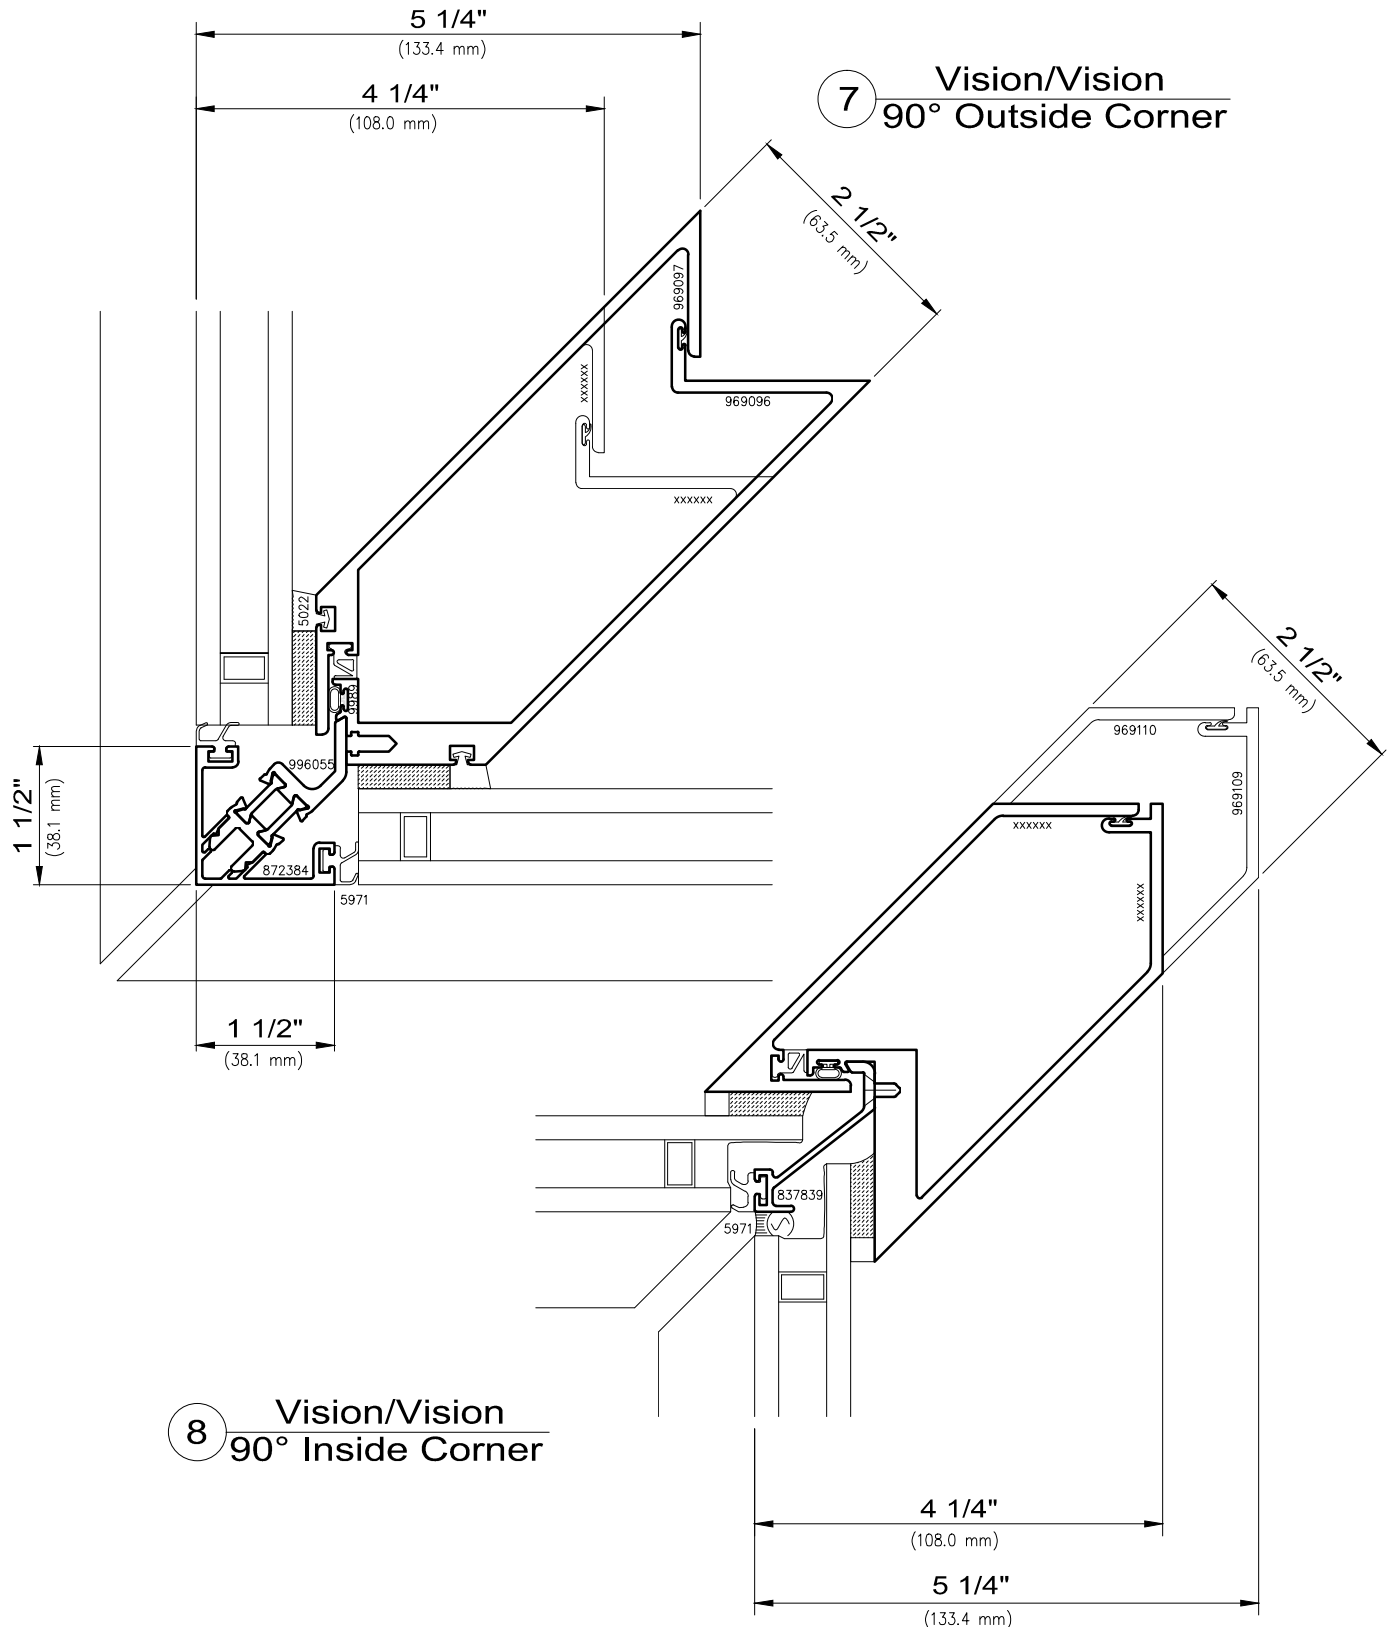

WINDOW AND WALL
SYSTEMS

Unitized

Unitized Window Wall

5250i and 6250i-HR INvision™ Series

Non-stocked items shown – Minimum order quantity may apply

14.7mm Thermal Barrier

Unitized Window Wall

5250i and 6250i-HR INvision™ Series