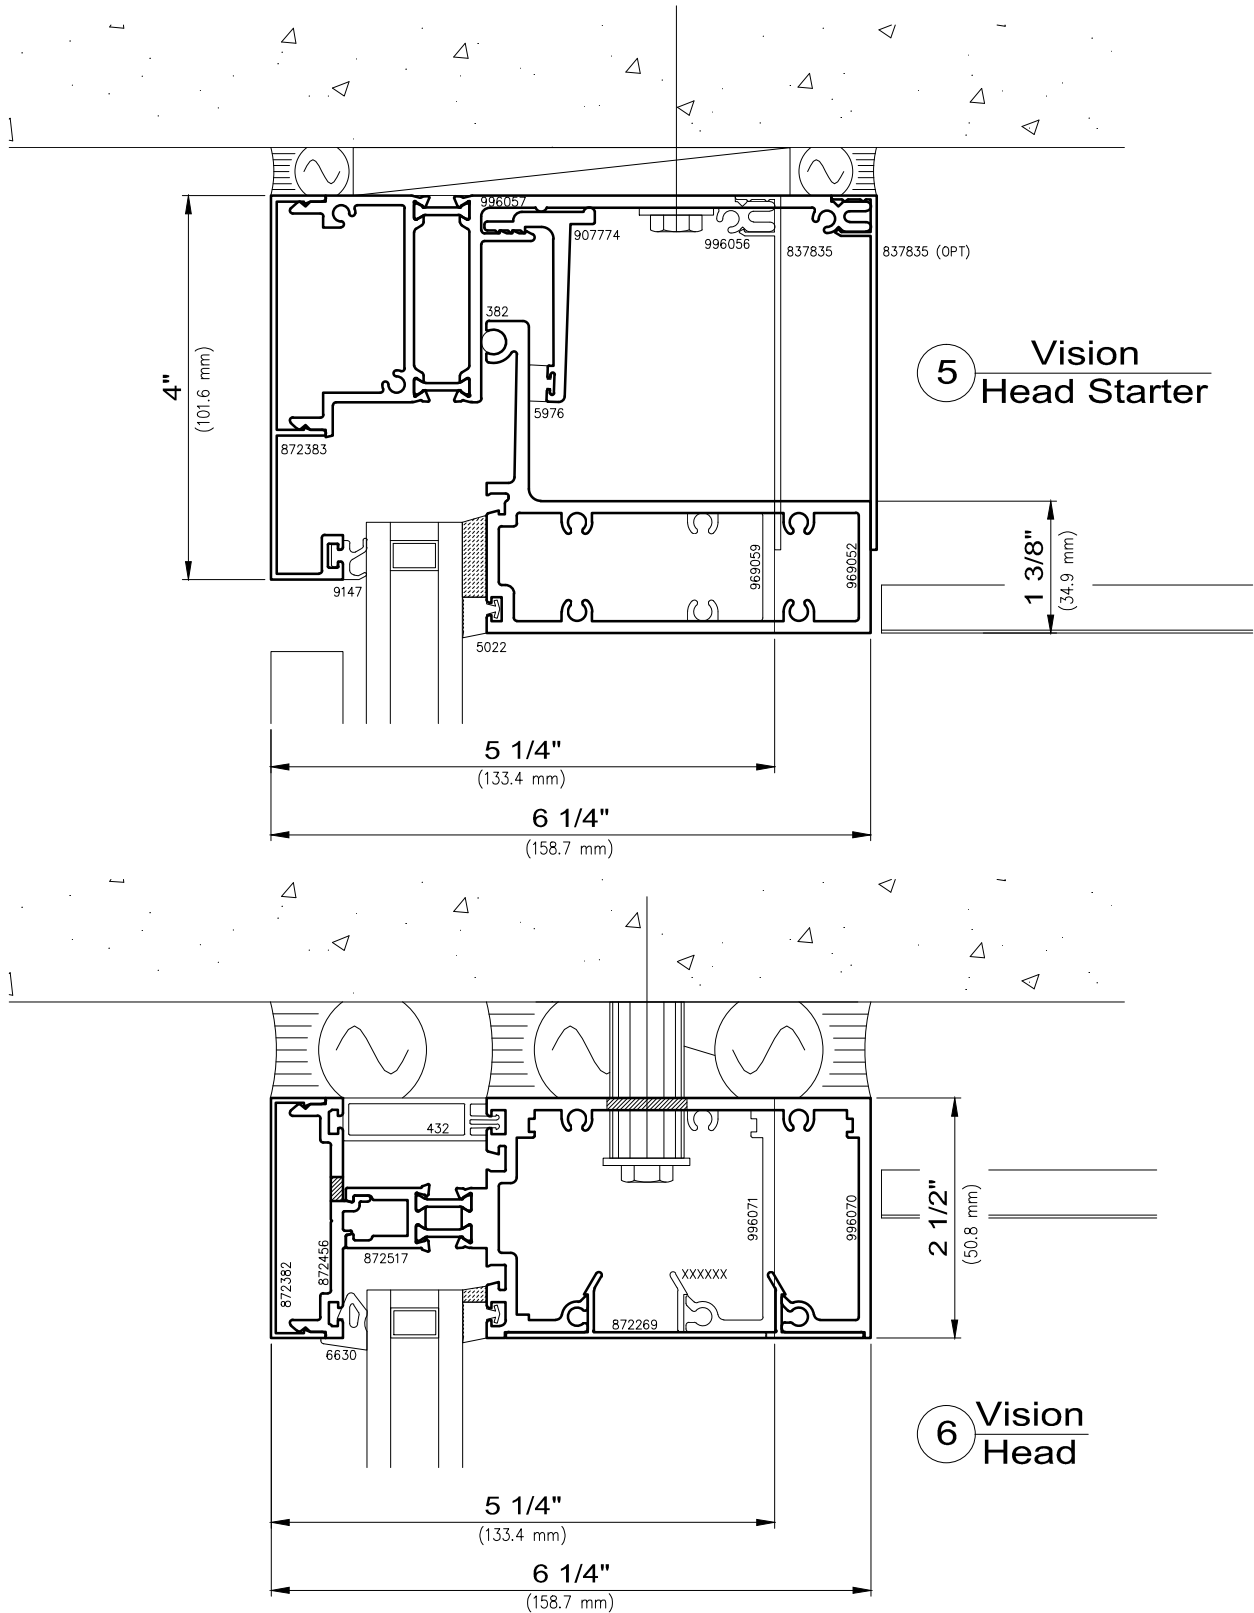

WAUSAU

WINDOW AND WALL
SYSTEMS

Unitized

Unitized Window Wall

5250i and 6250i-HR INvision™ Series

Non-stocked items shown – Minimum order quantity may apply

14.7mm Thermal Barrier