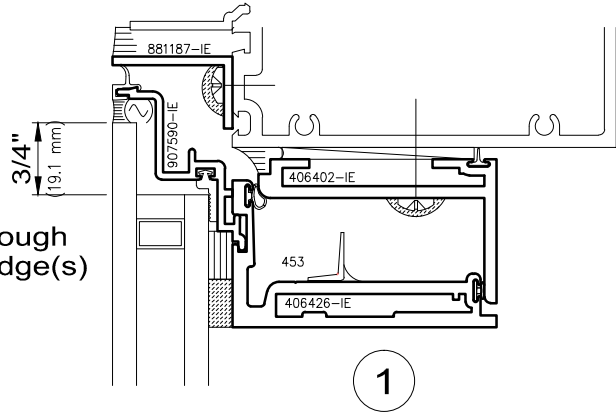

Non-stocked items shown – Minimum order quantity may apply

14.7mm Thermal Barrier

Vent and frame die profiles vary depending on hardware selection

Unitized Window Wall

5250i and 6250i-HR INvision™ Series

Non-stocked items shown – Minimum order quantity may apply

14.7mm Thermal Barrier

Note read-through at offset IGU edge(s)

Used at hinge side and where clearance is required

Offset IGU edge not recommended at sill

Unitized Window Wall

5250i and 6250i-HR INvision™ Series