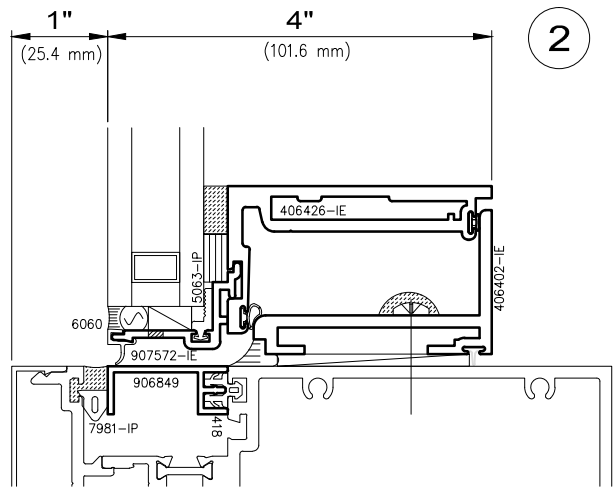

WINDOW AND WALL
SYSTEMS

Unitized

Unitized Window Wall

5250i and 6250i-HR INvision™ Series

Non-stocked items shown – Minimum order quantity may apply

14.7mm Thermal Barrier

Unitized Window Wall

5250i and 6250i-HR INvision™ Series

Non-stocked items shown – Minimum order quantity may apply

14.7mm Thermal Barrier

Vent and frame die profiles vary depending on hardware selection

Unitized Window Wall

5250i and 6250i-HR INvision™ Series

Non-stocked items shown – Minimum order quantity may apply