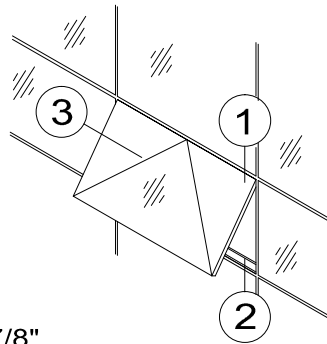

Non-stocked items shown – Minimum order quantity may apply

14.7mm Thermal Barrier

Vent and frame die profiles vary depending on hardware selection

Unitized Window Wall

5250i and 6250i-HR INvision™ Series

Non-stocked items shown – Minimum order quantity may apply

14.7mm Thermal Barrier

Note read-through at offset IGU edge(s)

Used at hinge side and where clearance is required

Offset IGU edge not recommended at sill

Unitized Window Wall

5250i and 6250i-HR INvision™ Series