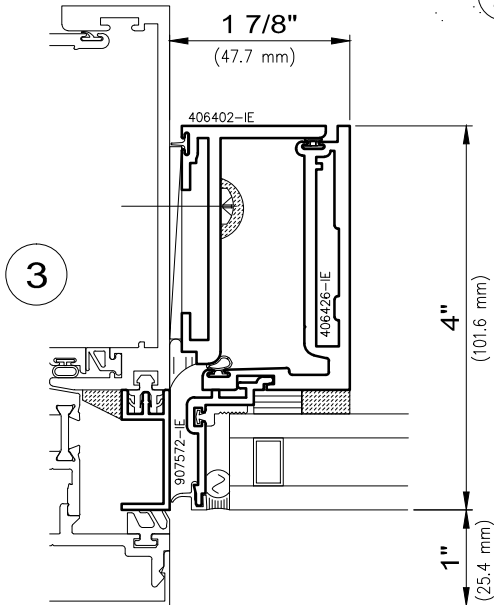

WINDOW AND WALL
SYSTEMS

Unitized

Unitized Window Wall

5250i and 6250i-HR INvision™ Series

Non-stocked items shown – Minimum order quantity may apply

14.7mm Thermal Barrier

Unitized Window Wall

5250i and 6250i-HR INvision™ Series

Non-stocked items shown – Minimum order quantity may apply

14.7mm Thermal Barrier

Vent and frame die profiles vary depending on hardware selection

Unitized Window Wall

5250i and 6250i-HR INvision™ Series

Non-stocked items shown – Minimum order quantity may apply

14.7mm Thermal Barrier

Note read-through at offset IGU edge(s)

Used at hinge side and where clearance is required

Offset IGU edge not recommended at sill

Unitized Window Wall

5250i and 6250i-HR INvision™ Series