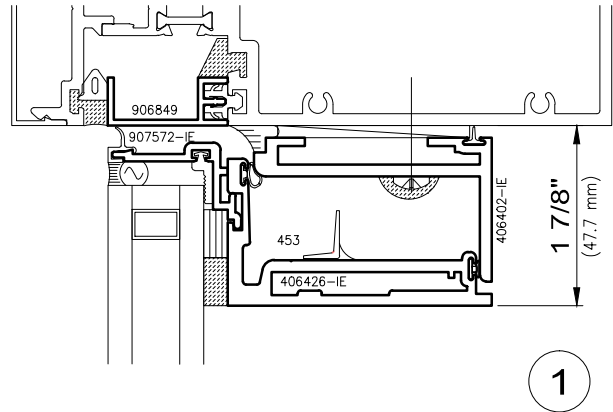

WINDOW AND WALL
SYSTEMS

Unitized

Unitized Window Wall

5250i and 6250i-HR INvision™ Series

Non-stocked items shown – Minimum order quantity may apply

14.7mm Thermal Barrier

Unitized Window Wall

5250i and 6250i-HR INvision™ Series

Non-stocked items shown – Minimum order quantity may apply

14.7mm Thermal Barrier

Vent and frame die profiles vary depending on hardware selection

Unitized Window Wall

5250i and 6250i-HR INvision™ Series

Non-stocked items shown – Minimum order quantity may apply

14.7mm Thermal Barrier

Note read-through at offset IGU edge(s)

Used at hinge side and where clearance is required

Offset IGU edge not recommended at sill

Unitized Window Wall

5250i and 6250i-HR INvision™ Series