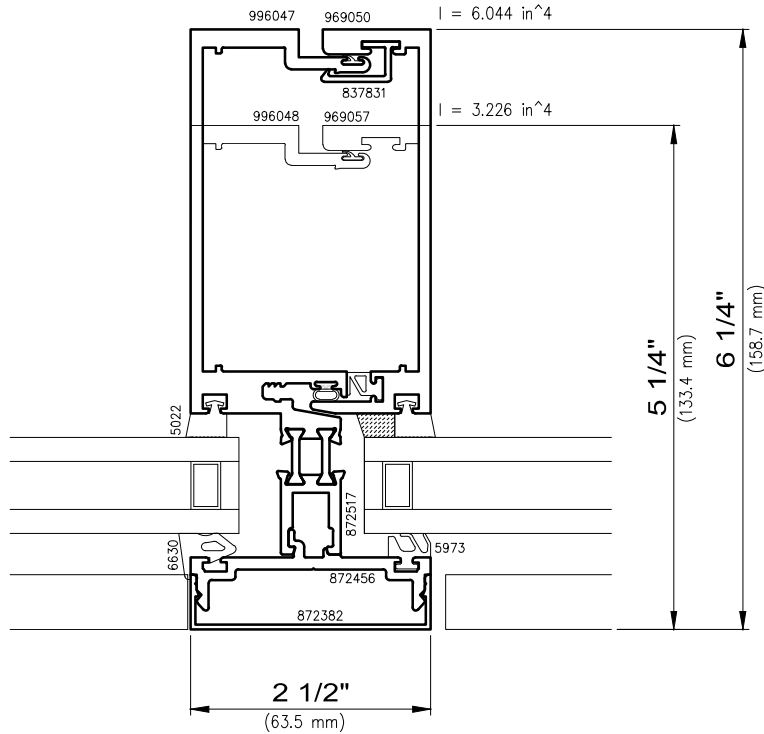

Unitized Window Wall

5250i and 6250i-HR INvision™ Series

14.7mm Thermal Barrier

3 Vision/Vision Mullion Stack

4 Vision/Vision Mullion Stack

I-values indicated are for frame members only.
Thermal barrier shear reduction of 10% included.