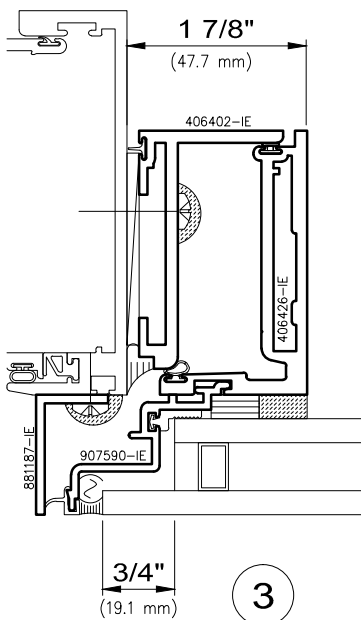

Non-stocked items shown – Minimum order quantity may apply

14.7mm Thermal Barrier

Vent and frame die profiles vary depending on hardware selection

Unitized Window Wall

5250i and 6250i-HR INvision™ Series

Non-stocked items shown – Minimum order quantity may apply

14.7mm Thermal Barrier

Note read-through at offset IGU edge(s)

Used at hinge side and where clearance is required

Offset IGU edge not recommended at sill

Unitized Window Wall

5250i and 6250i-HR INvision™ Series