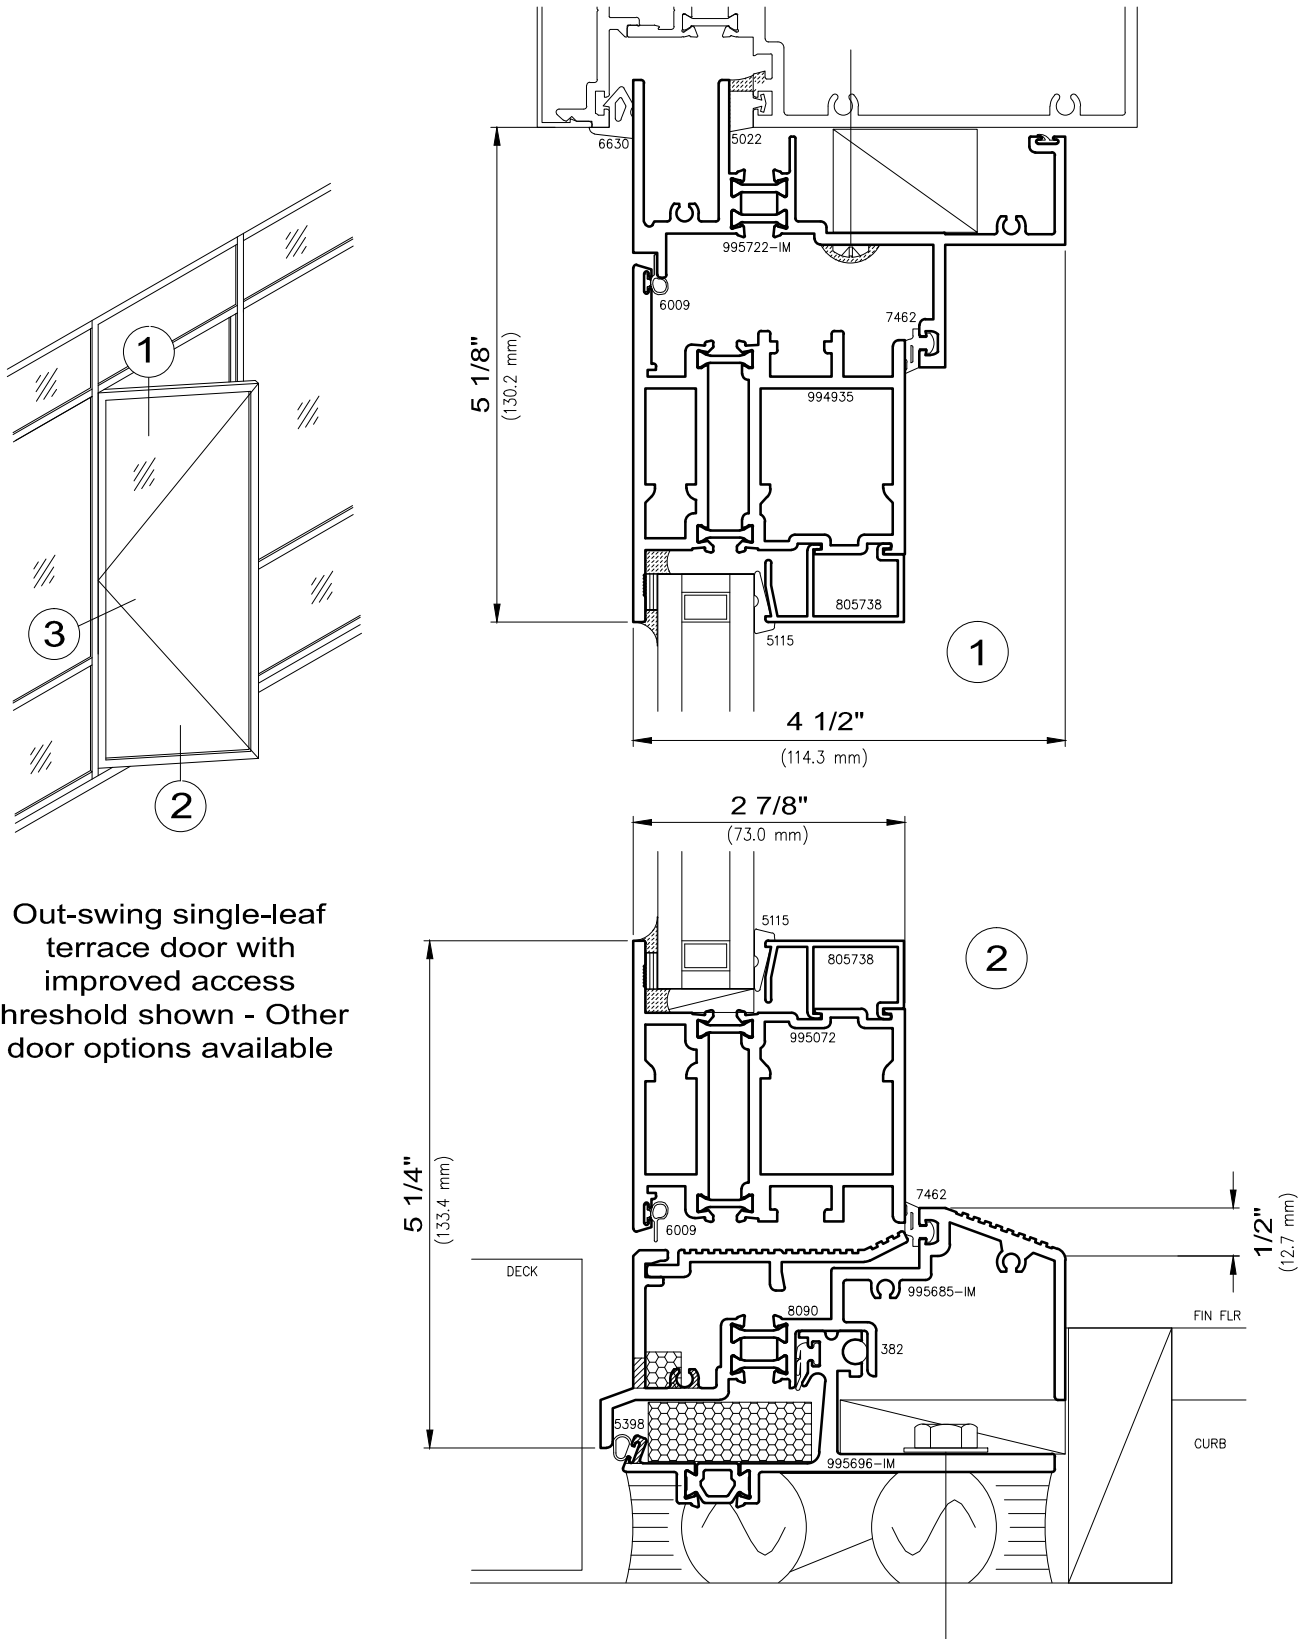

14.7mm Thermal Barrier

Note read-through at offset IGU edge(s)

Used at hinge side and where clearance is required

Offset IGU edge not recommended at sill

Unitized Window Wall

5250i and 6250i-HR INvision™ Series

Non-stocked items shown – Minimum order quantity may apply

14.7mm Thermal Barrier

Out-swing single-leaf terrace door with improved access threshold shown - Other door options available

WAUSAU

WINDOW AND WALL
SYSTEMS