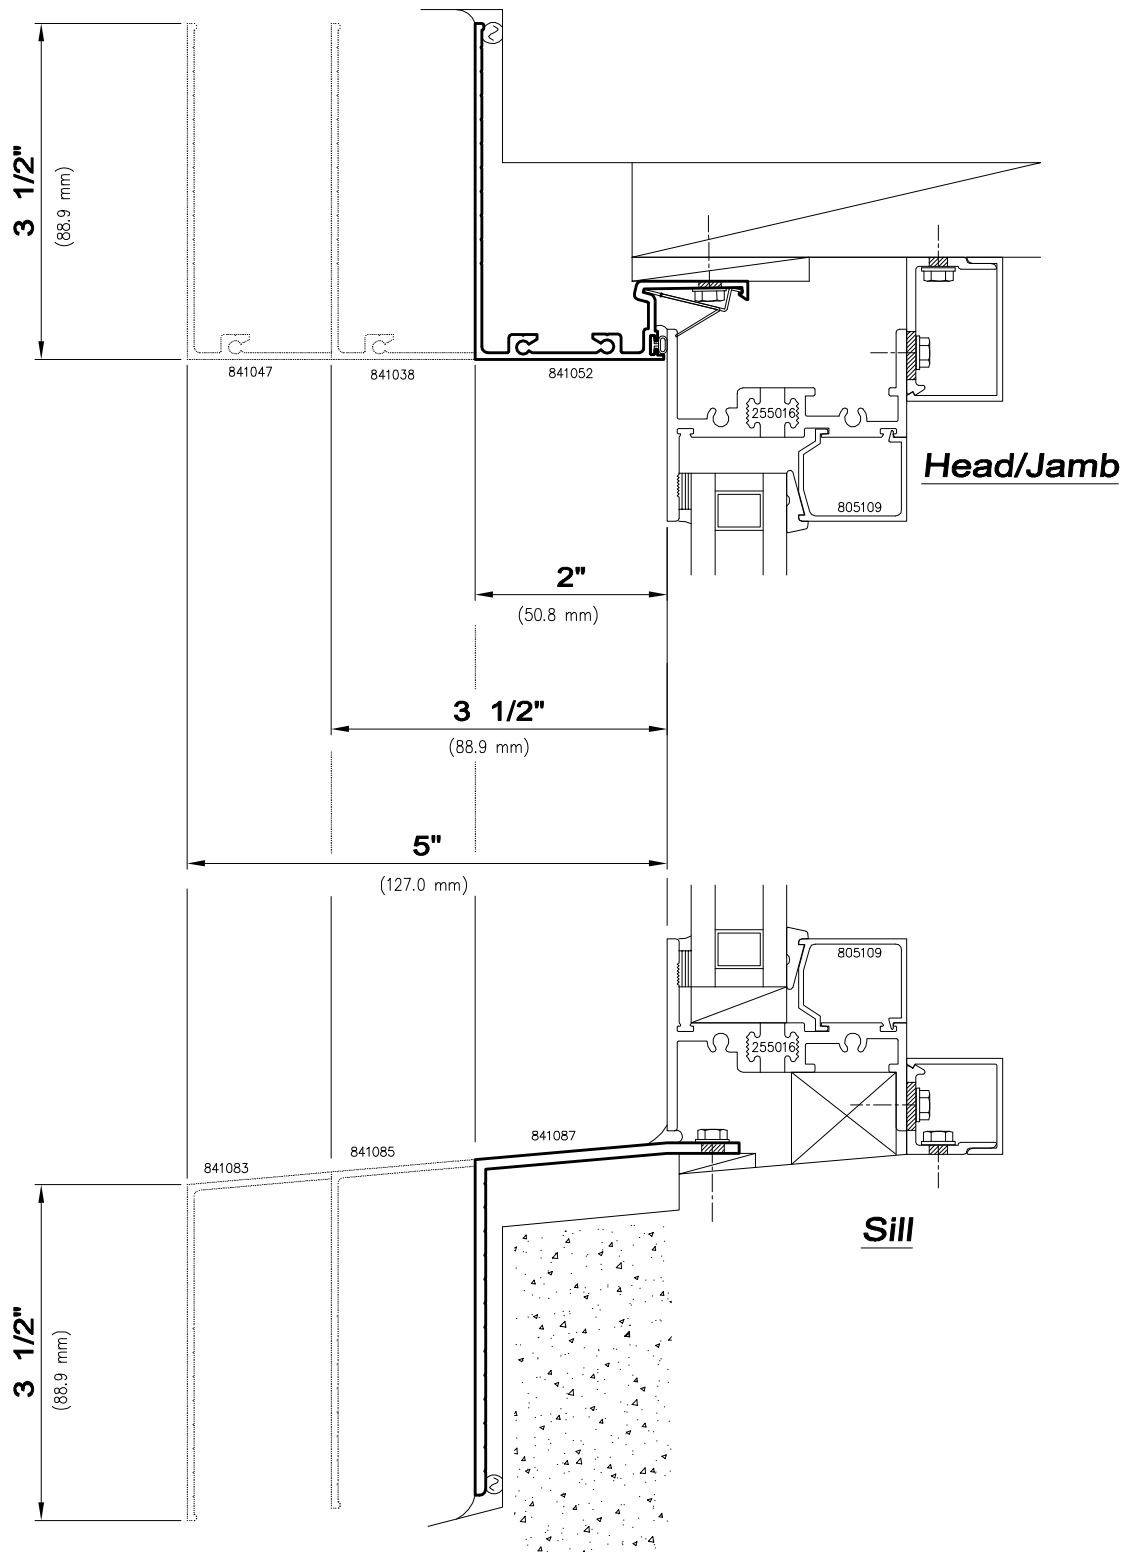

WAUSAU

WINDOW AND WALL
SYSTEMS

ELEVATIONS

Architectural Windows

PANNING

Panning Options.....A1-2 thru A1-3

PANNING

Contact A Wausau Representative For Other Possible Configurations.