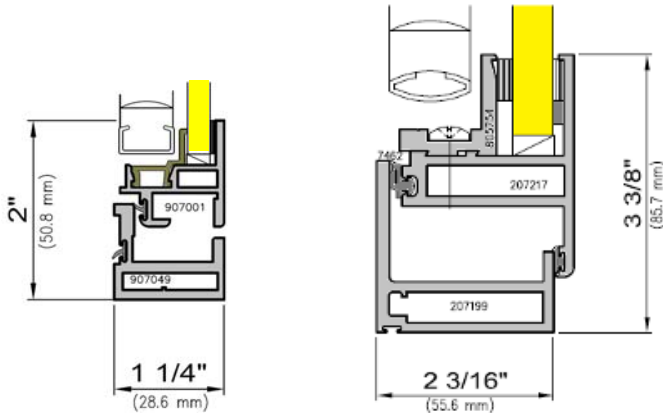

Leave existing windows in place, and control
Sound-Energy-Air-Light

1297 Series

2187-DT Series

Features

- ✓ Minimal frame depth to fit within existing window frame openings
- ✓ Enhances thermal and acoustical performance of weather-tight existing windows
- ✓ Side-hinged access doors with custodial locks
- ✓ 5/8" or 1" between-glass Venetian blinds available
- ✓ Slip-clutch blind tilt control knob
- ✓ Concealed blind raise-lower controls
- ✓ Mitered frame construction, corner-blocked tubular vents
- ✓ Dual glazed 2500 Series I.C.U. observation windows
- ✓ 2187-DT Series accepts security glazing, and is human impact tested to 2000 ft-lbs
- ✓ High recycled content aluminum framing