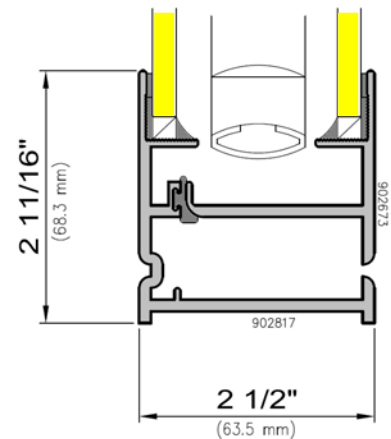

Leave existing windows in place, and control
Sound-Energy-Air-Light

1297 Series

2187-DT Series

Features

- ✓ Minimal frame depth to fit within existing window frame openings
- ✓ Enhances thermal and acoustical performance of weather-tight existing windows
- ✓ Side-hinged access doors with custodial locks
- ✓ 5/8" or 1" between-glass Venetian blinds available
- ✓ Slip-clutch blind tilt control knob
- ✓ Concealed blind raise-lower controls
- ✓ Mitered frame construction, corner-blocked tubular vents
- ✓ Dual glazed 2500 Series I.C.U. observation windows
- ✓ 2187-DT Series accepts security glazing, and is human impact tested to 2000 ft-lbs
- ✓ High recycled content aluminum framing