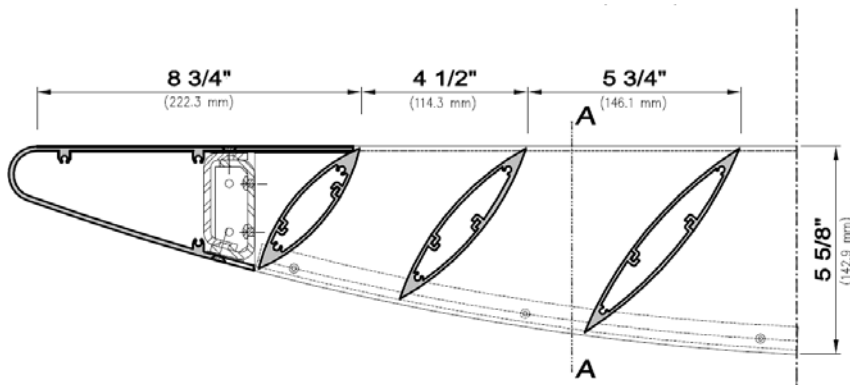

Curtainwall and Window Wall

CLEAR STORY™
SUN SHADES AND LIGHT SHELVES

Features

- ✓ Control solar heat gain and harvest natural daylight to meet sustainable design goals
- ✓ A variety of pre-engineered configurations and types
- ✓ Extruded blades, perforated sheet, “catwalk” grids or solid shading
- ✓ Modular design and integral alignment features for ease of installation
- ✓ Thermally improved mullion attachments
- ✓ Finished with curtainwall framing for consistency in color and texture
- ✓ High recycled content extruded aluminum