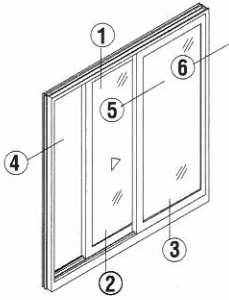

Right
THE WAY YOU WANT IT

410i-HS Series