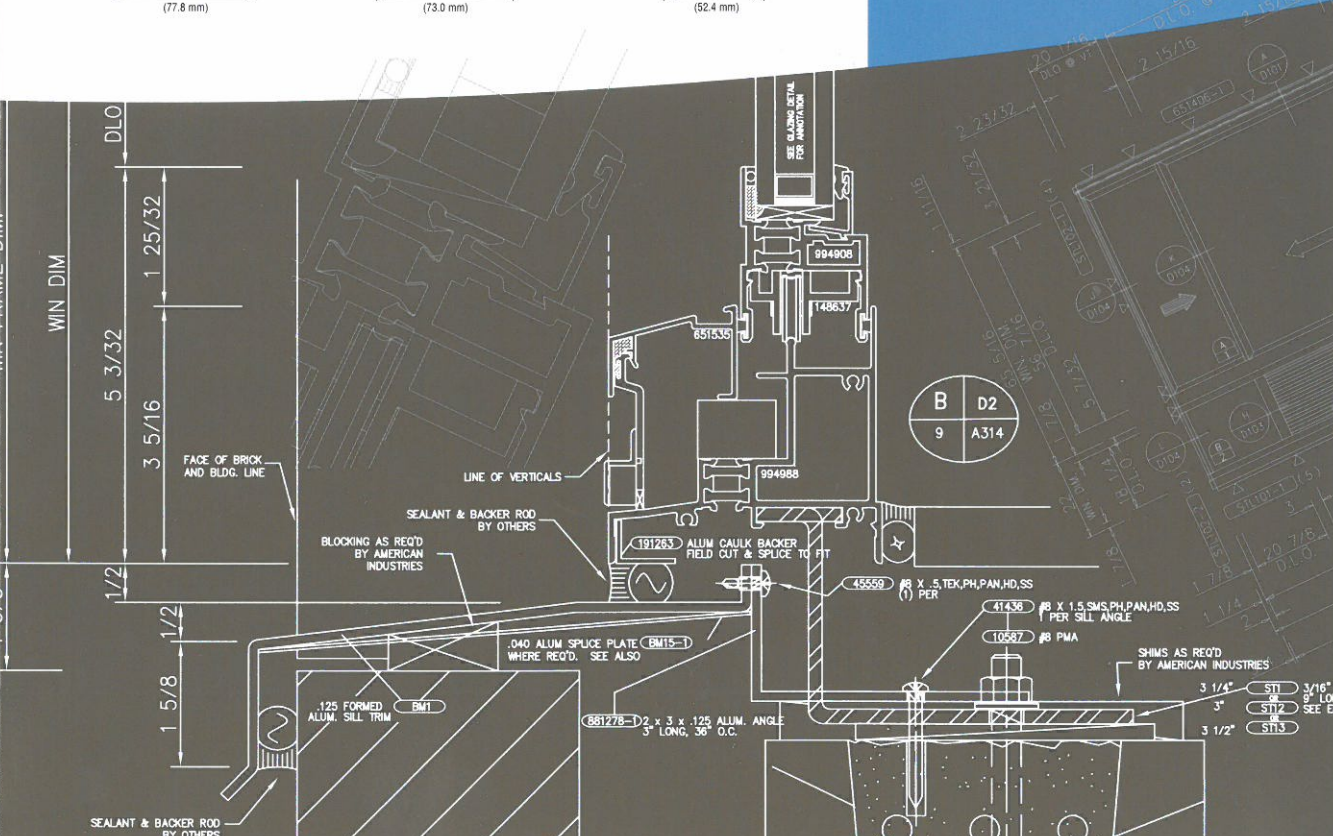

- Adjustable limited operation stops
- True, applied and between glass grid muntins
- Panning/trims: including contoured shapes
- Half screens: aluminum or fiberglass mesh, extruded frame finished to match window color
- Extruded pull handles
- Lexan glazing
- Dual-color painted finishes
- Head, sill and jamb starters
- Complimentary fixed, sliding and projected windows
- Sweep cam
- Keyed sweep cam