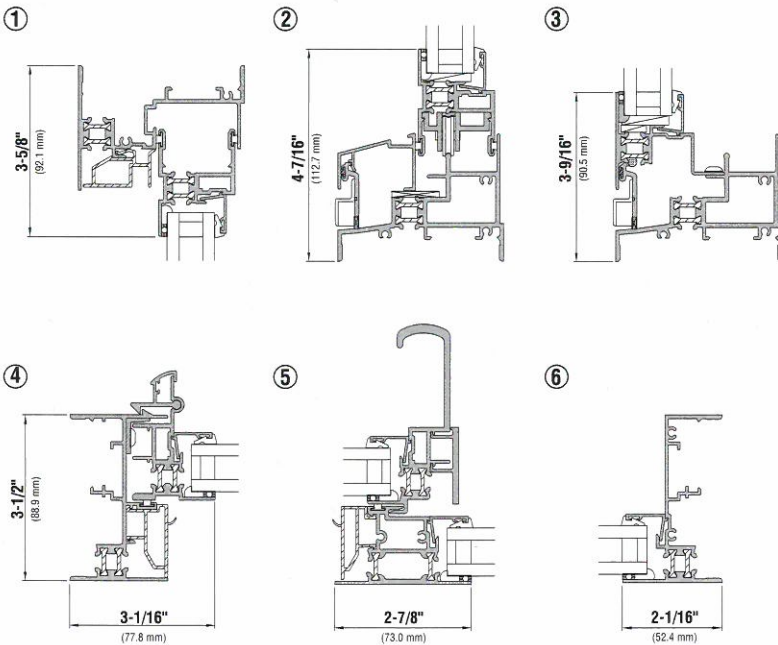

Right
THE WAY YOU WANT IT

410i-HS Series