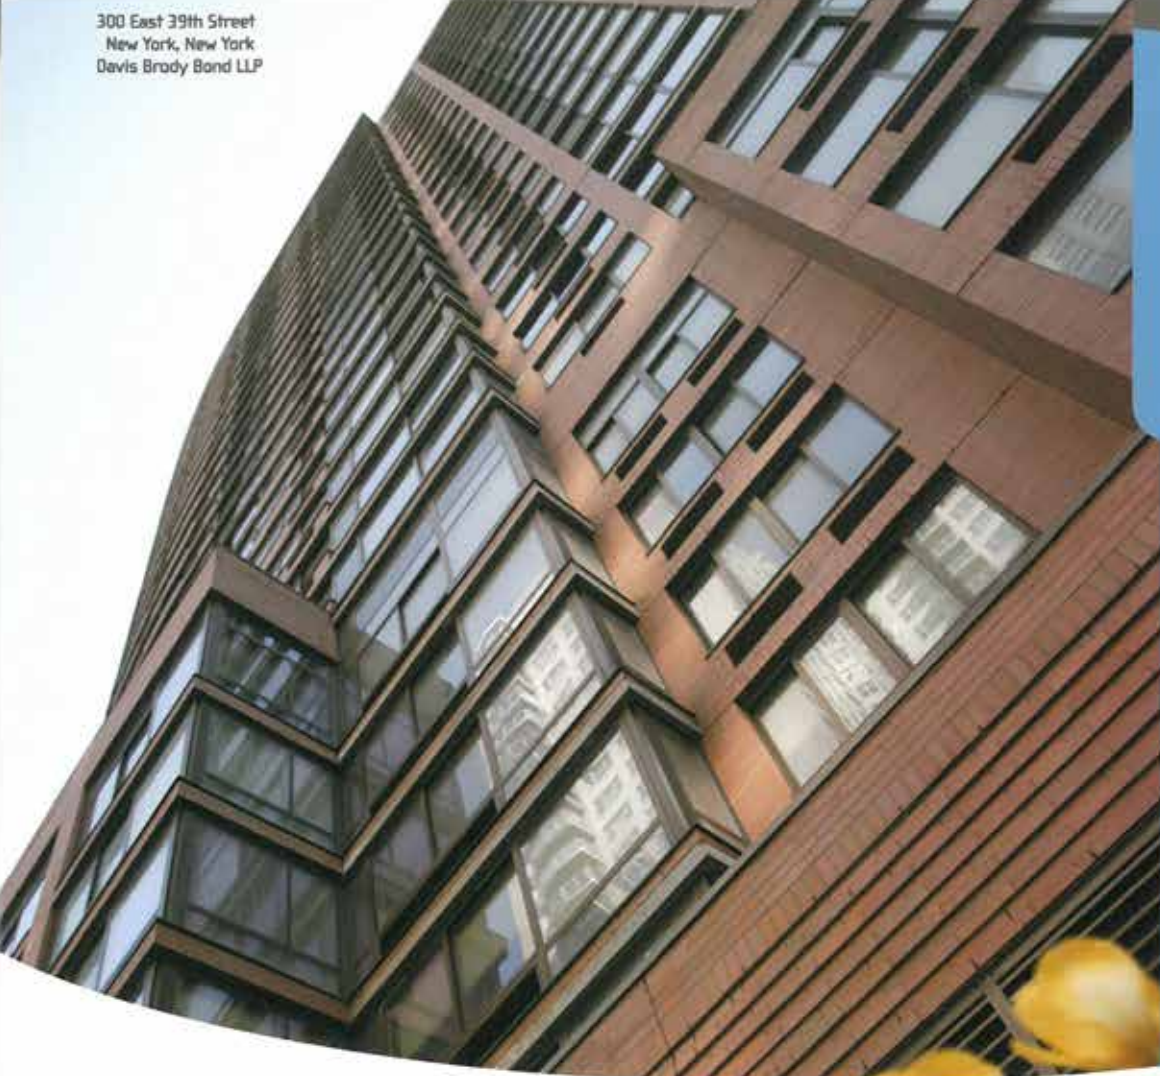

410i-HS and 4100i-HS Horizontal Rolling Windows

Wausau Window and Wall Systems[®] now offers 410i-HS Series horizontal rolling windows with Insulbar[®] thermal barrier, providing superior weathering characteristics for time and budget sensitive projects such as educational facilities, condominiums, religious buildings and offices.

410i-HS Single Slide and 4100i-HS Double Slide Horizontal Rolling Windows

For maximum design flexibility, 410i-HS Series windows can be painted with dual color finishes to match both exterior and interior color schemes. Half screens and applied, between-glass grids are also available as are panning and trim, which can be specified with contoured shapes.