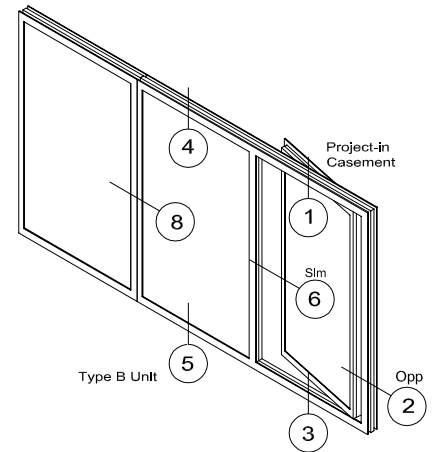

**AAMA Test Configurations** (shown)

Architectural AW Class

For air, water, cycling and structural

Fixed Frame Size	60" x 99"	Fixed	1524 mm x 2515 mm
Projected Frame Size	60" x 108"	Type C	1524 mm x 2743 mm
Casement Frame Size	36" x 60"	Type A	914 mm x 1524 mm
	72" x 60"	Type B	1829 mm x 1524 mm
Gateway Sizes	60" x 36"	Projected	1524 mm x 914 mm
	36" x 60"	Casement	914 mm x 1524 mm

**AAMA**

**NFRC 100 Thermal Test Configurations** (shown)

For U-Factor, SHGC and CR

Fixed Frame Size	47" x 59"	1200 mm x 1500 mm
Projected Frame Size	59" x 24"	1500 mm x 600 mm
Casement Frame Size	24" x 59"	600 mm x 1500 mm