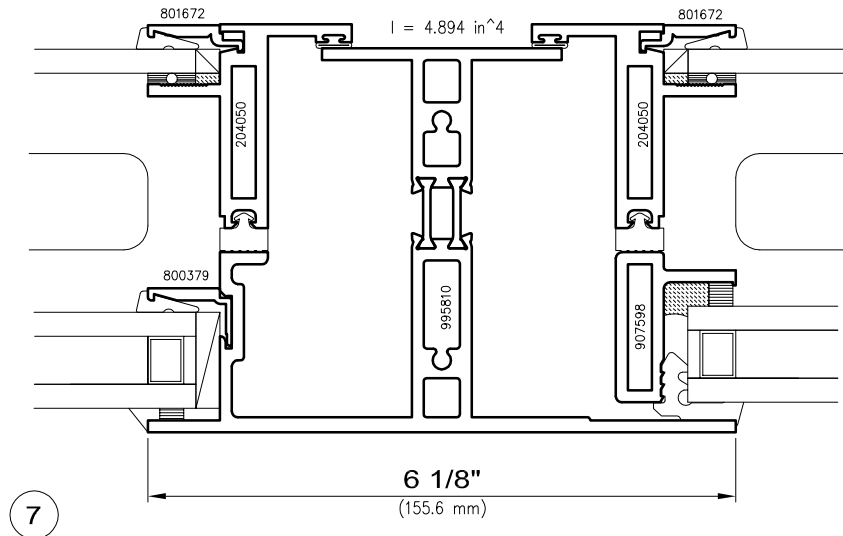

I-values indicated are for frame members only.
Thermal barrier shear reduction of 10% included.