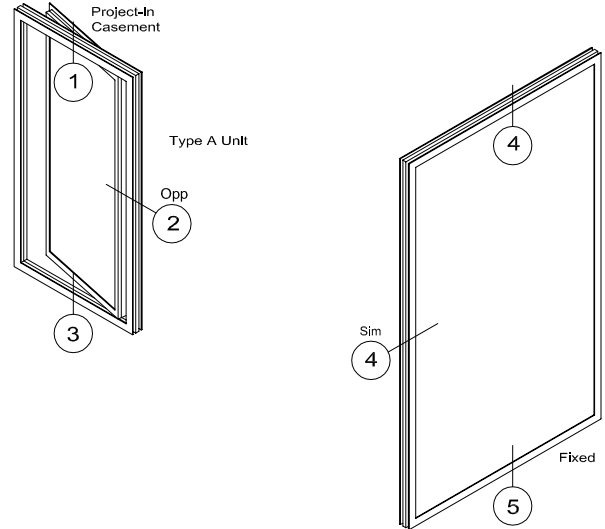

Architectural Windows

4000i Series Psychiatric

Elevations Viewed From The Exterior

**Section Contents**

Page(s)

Details	G3a-2 and G3a-3
Posts and Stacks	G3a-4 through G3a-6
Glazing Options	G3a-7
Accessories	G3a-8 and G3a-9

**AAMA Test Configurations** (shown)

Architectural AW Class

For air, water, cycling and structural

Fixed Frame Size	60" x 99"	Fixed	1524 mm x 2515 mm
Projected Frame Size	60" x 108"	Type C	1524 mm x 2743 mm
Casement Frame Size	36" x 60"	Type A	914 mm x 1524 mm
	72" x 60"	Type B	1829 mm x 1524 mm
Gateway Sizes	60" x 36"	Projected	1524 mm x 914 mm
	36" x 60"	Casement	914 mm x 1524 mm

**AAMA**

**NFRC 100 Thermal Test Configurations** (shown)

For U-Factor, SHGC and CR

Fixed Frame Size	47" x 59"	1200 mm x 1500 mm
Projected Frame Size	59" x 24"	1500 mm x 600 mm
Casement Frame Size	24" x 59"	600 mm x 1500 mm