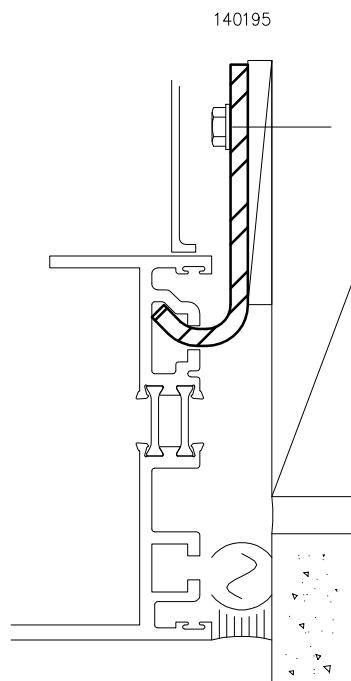

4000i Sill Starter

Value in psf Indicates Approximate Water Head (Without Pressure Equalization)  
Other Sill Starters Available For Higher or Lower Water Test Pressures

**WAUSAU**

WINDOW AND WALL  
SYSTEMS

Accessories  
Anchors

Architectural Windows

4000i Series Psychiatric

Hook-In Anchor  
3/16" Formed Steel