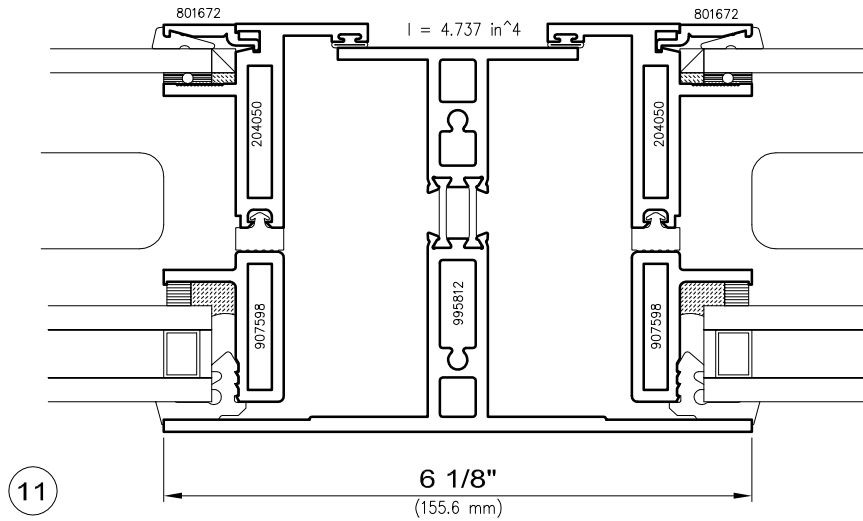

Project-In / Project-In

I-values indicated are for frame members only.
Thermal barrier shear reduction of 10% included.