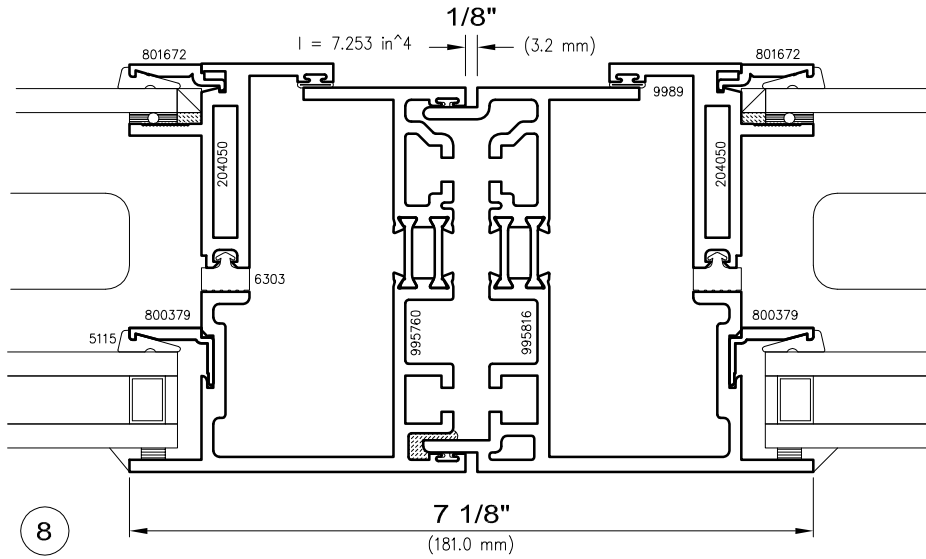

**WAUSAU**

WINDOW AND WALL  
SYSTEMS

Projected and Fixed Details

Architectural Windows

4000i Series Psychiatric

Fixed / Project-In

I-values indicated are for frame members only.  
Thermal barrier shear reduction of 10% included.