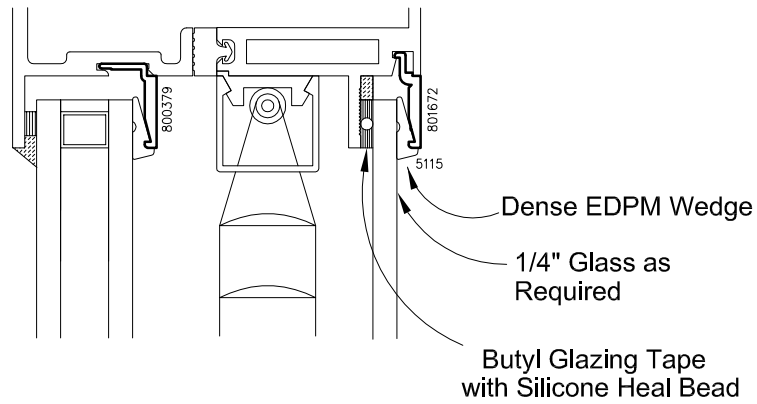

WAUSAU

WINDOW AND WALL
SYSTEMS

Glazing Options

Architectural Windows

4000i Series Psychiatric

**Standard Non-
Psychiatric Interior**