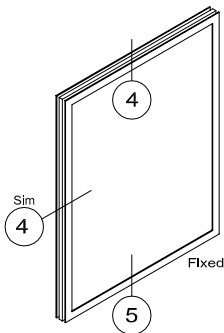

**AAMA Test Configurations** (shown)

Architectural AW Class

For air, water, cycling and structural

Fixed Frame Size	60" x 99"	Fixed	1524 mm x 2515 mm
Projected Frame Size	60" x 108"	Type C	1524 mm x 2743 mm
Casement Frame Size	36" x 60"	Type A	914 mm x 1524 mm
	72" x 60"	Type B	1829 mm x 1524 mm
Gateway Sizes	60" x 36"	Projected	1524 mm x 914 mm
	36" x 60"	Casement	914 mm x 1524 mm

**AAMA**

**NFRC 100 Thermal Test Configurations** (shown)

For U-Factor, SHGC and CR

Fixed Frame Size	47" x 59"	1200 mm x 1500 mm
Projected Frame Size	59" x 24"	1500 mm x 600 mm
Casement Frame Size	24" x 59"	600 mm x 1500 mm