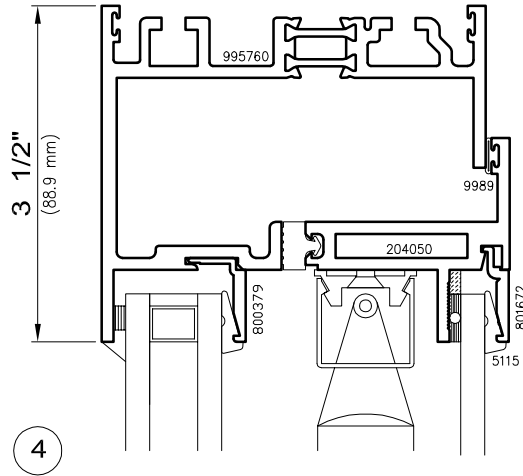

WAUSAU

WINDOW AND WALL
SYSTEMS

Projected and Fixed Details

Architectural Windows

4000i Series Psychiatric