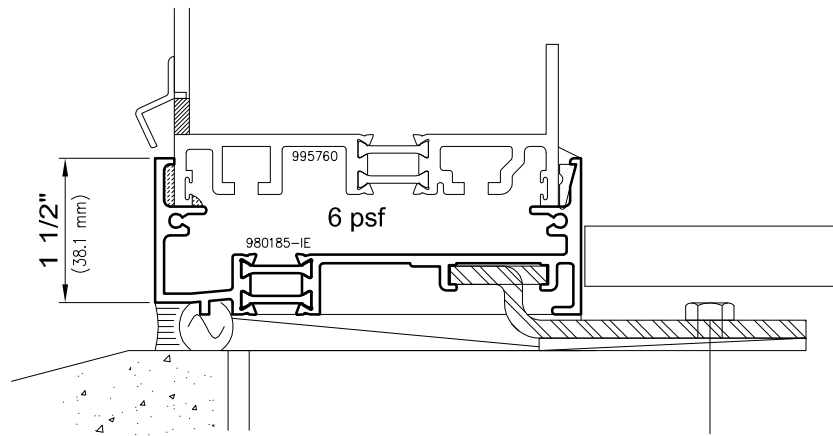

**WAUSAU**

WINDOW AND WALL  
SYSTEMS

Accessories  
Head, Jamb, and Sill Starters

Architectural Windows

4000i Series Psychiatric

Non-stocked items shown - Minimum order quantity may apply

4000i Head & Jamb Starter