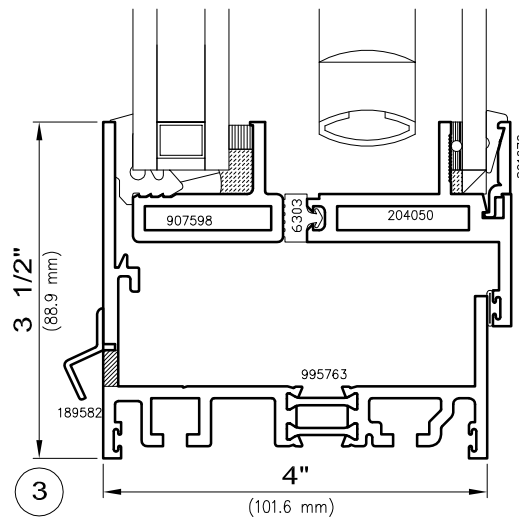

WAUSAU

WINDOW AND WALL
SYSTEMS

Projected and Fixed Details

Architectural Windows

4000i Series Psychiatric