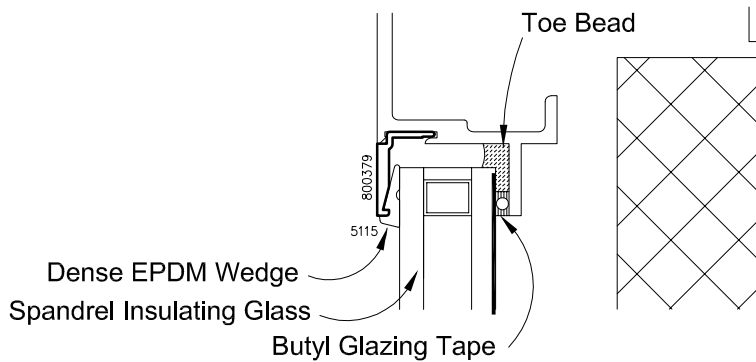

**WAUSAU**

WINDOW AND WALL  
SYSTEMS

Glazing Options

Architectural Windows

4000i Series Psychiatric

**Standard Non-  
Psychiatric Interior**

**Spandrel  
Exterior Glazed**

Contact A Wausau Representative For Other Glazing Options.