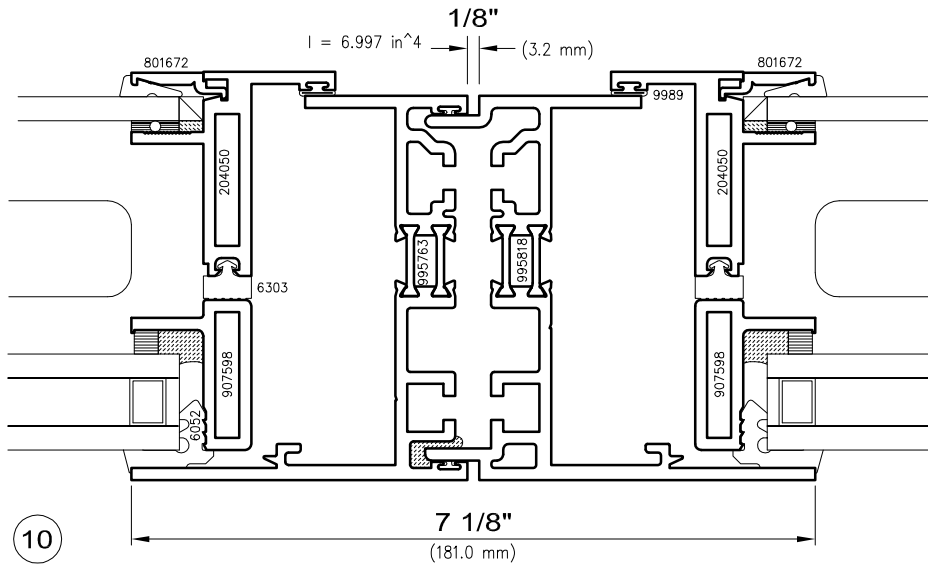

Project-In / Project-In

I-values indicated are for frame members only.
Thermal barrier shear reduction of 10% included.