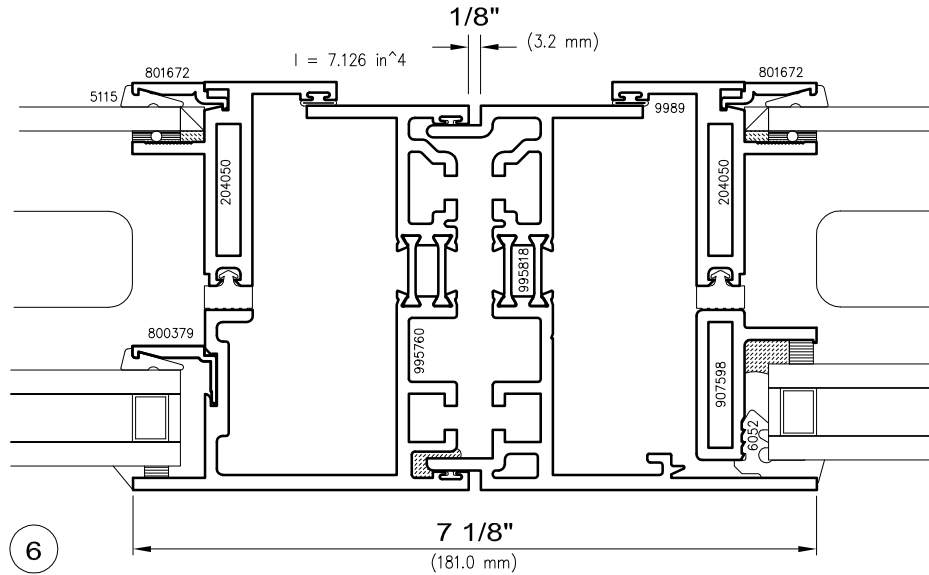

**WAUSAU**

WINDOW AND WALL  
SYSTEMS

Projected and Fixed Details

Architectural Windows

4000i Series Psychiatric

Fixed / Project-In

I-values indicated are for frame members only.  
Thermal barrier shear reduction of 10% included.