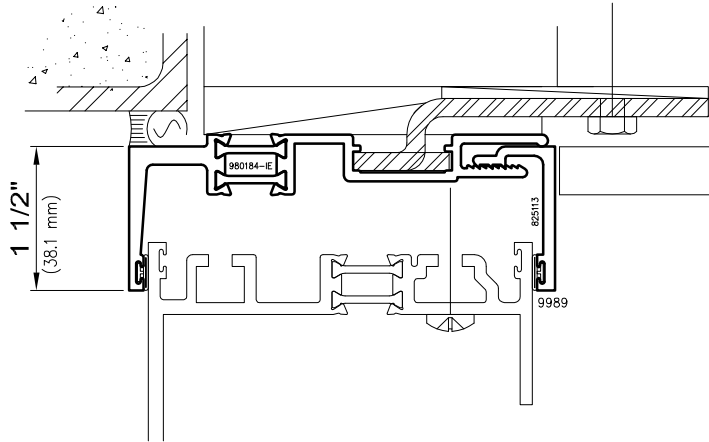

**WAUSAU**

WINDOW AND WALL  
SYSTEMS

Accessories  
Head, Jamb, and Sill Starters

Architectural Windows

4000i Series Psychiatric

Non-stocked items shown - Minimum order quantity may apply

4000i Head & Jamb Starter