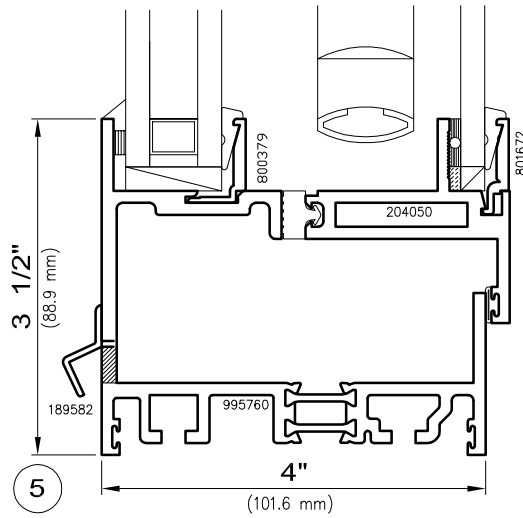

WAUSAU

WINDOW AND WALL
SYSTEMS

Projected and Fixed Details

Architectural Windows

4000i Series Psychiatric