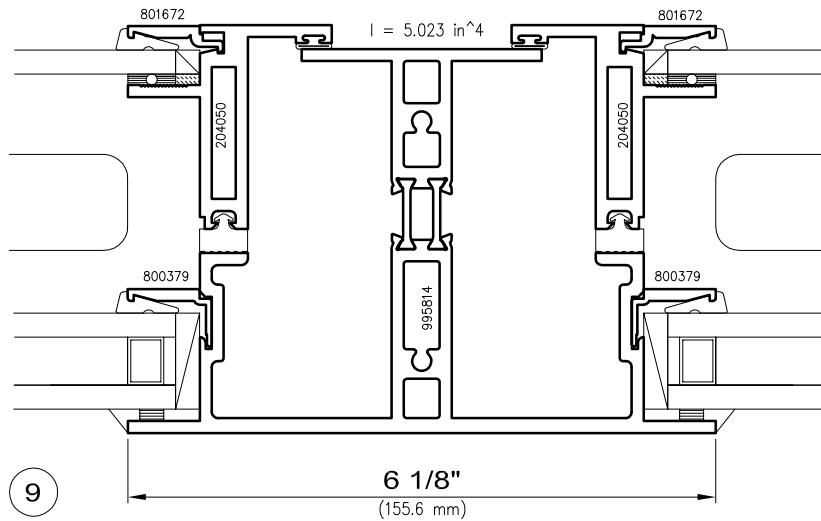

I-values indicated are for frame members only.
Thermal barrier shear reduction of 10% included.