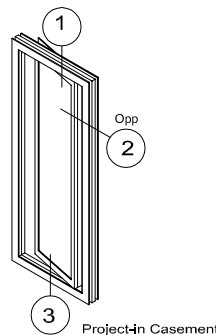

4000i

Contact A Wausau Representative For Other Possible Configurations.