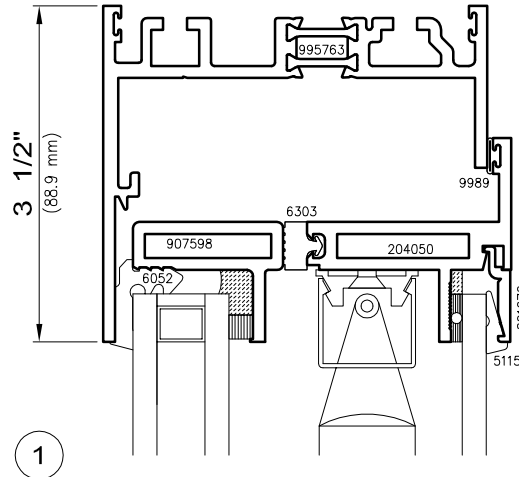

WAUSAU

WINDOW AND WALL
SYSTEMS

Projected and Fixed Details

Architectural Windows

4000i Series Psychiatric