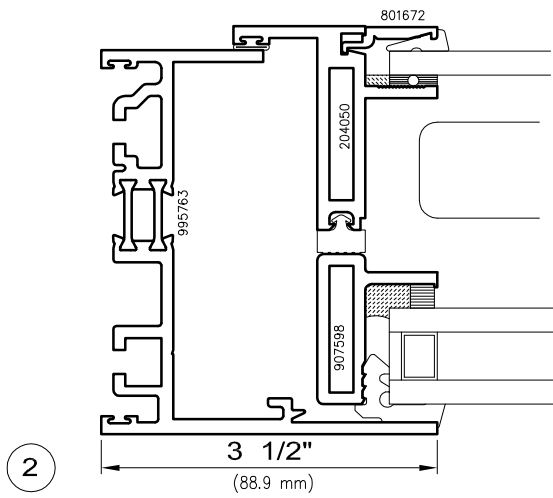

WAUSAU

WINDOW AND WALL
SYSTEMS

Projected and Fixed Details

Architectural Windows

4000i Series Psychiatric