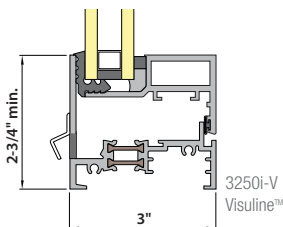

## 3250i-V and 4250i-V Visuline™ Windows and Window Wall

- 3" and 4½" frame depth with polyamide thermal barrier
- AAMA Performance Class:
  - AW-100 (Fixed)
  - AW-90 (Fixed-over-Hopper)
  - AW-135 (Casement)
- Fixed, project-in casement, or project-in hopper only
- Equal sightlines at vents and fixed lites
- Structural "no-sag" glazing allows for large vents
- Euro-handle multi-lock hardware for single-handle operation
- 1/8" principal wall thickness
- No vent joinery exposed to the exterior
- Wausau extruded aluminum frames contain recycled content averaging 70% or greater