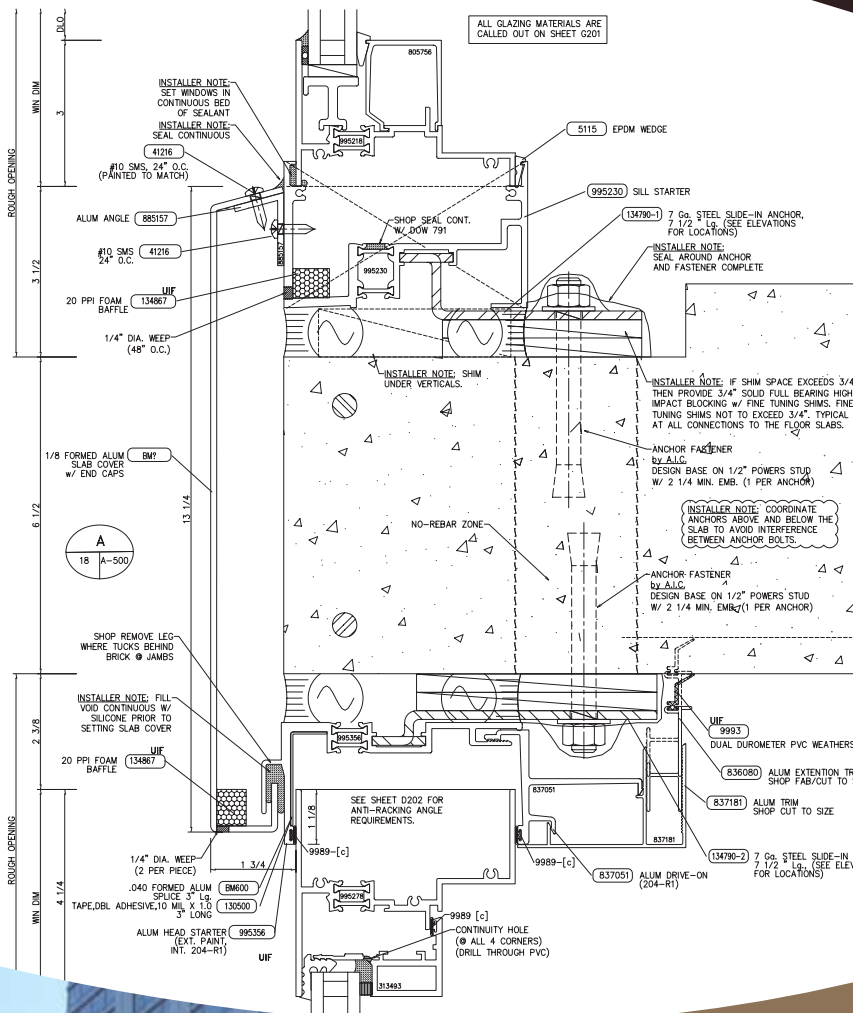

Engineered by Wausau

- a shop drawing excerpt -

Options

- Optional integral between-glass blinds with 5/8" or 1" aluminum slats
- Dual-color frame finishes
- Slide-in steel anchors
- Panning systems with "T" mullions for renovation
- Head, sill and jamb receptors available; including window wall slab covers, and "H" mullions for partition closures
- Over 30,000 color choices, in liquid and powder-coat paints, applied with 100% VOC-capture processes
- Frosty matte VOC-free anodize is ideal for recycled aluminum
- Patina-free **copper anodize** available
- Offered through Advantage by Wausau