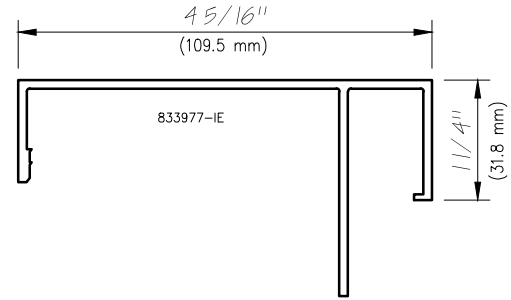

(25.4 mm)

1 1/2"

(38.1 mm)

Contact A Wausau Representative For Other Possible Sizes.

WAUSAU

WINDOW AND WALL
SYSTEMS

Interior Trim

Architectural Window Accessories

Interior Trim

Architectural Window Accessories

Trim

Non-stocked items shown – Minimum order quantity may apply

2"
(50.8 mm)

2 1/2"
(63.5 mm)

3"
(76.2 mm)

3 1/4"
(82.6 mm)

WINDOW AND WALL
SYSTEMS

Extruded Interior Stools

Architectural Window Accessories

Trim

Non-stocked items shown – Minimum order quantity may apply

Non-stocked items shown – Minimum order quantity may apply

Typical Attachment