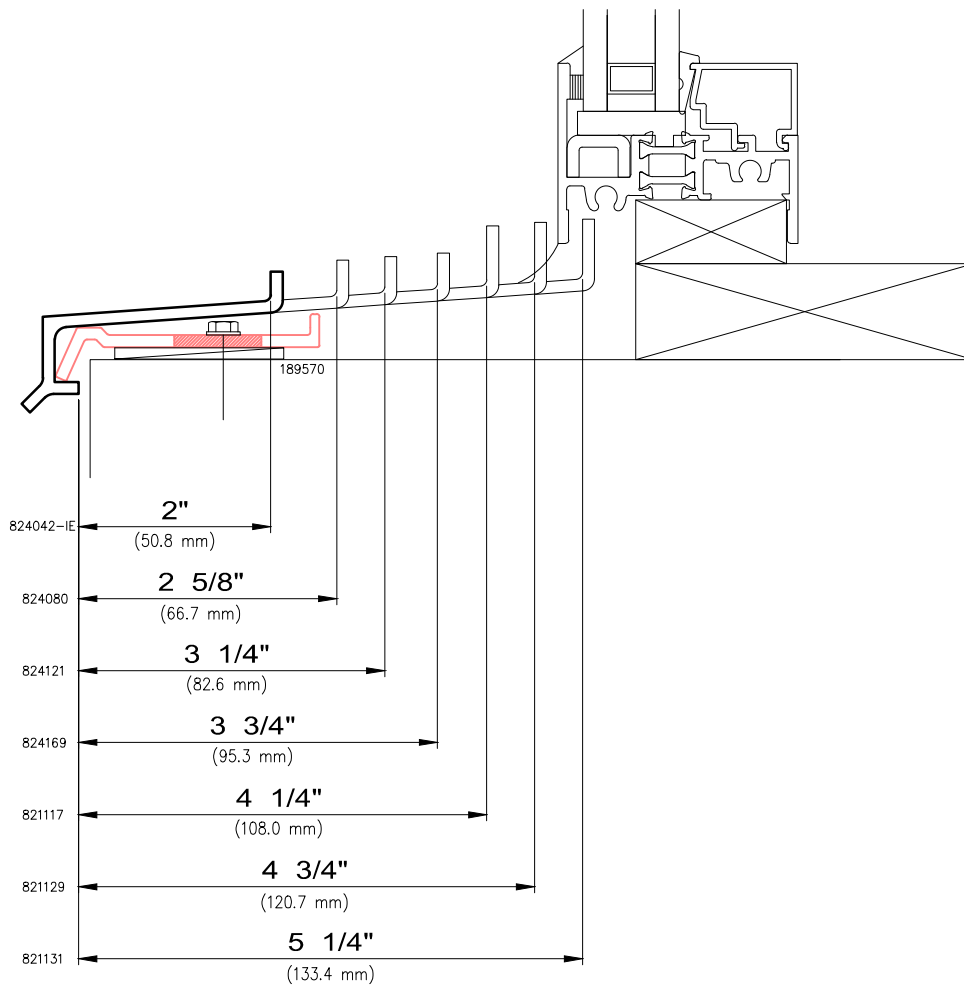

WAUSAU

WINDOW AND WALL
SYSTEMS

Extruded Sills

Architectural Window Accessories

Trim

Non-stocked items shown – Minimum order quantity may apply

Contact A Wausau Representative For Other Possible Sizes.