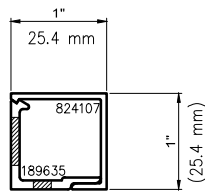

(25.4 mm)

1 1/2"

(38.1 mm)

Contact A Wausau Representative For Other Possible Sizes.

WAUSAU

WINDOW AND WALL
SYSTEMS

Interior Trim

Architectural Window Accessories

Trim

Non-stocked items shown – Minimum order quantity may apply

1 1/2"
(38.1 mm)

1 3/4"
(44.5 mm)

2"
(50.8 mm)

Contact A Wausau Representative For Other Possible Sizes.

WAUSAU

WINDOW AND WALL
SYSTEMS

Interior Trim

Architectural Window Accessories

Trim

Non-stocked items shown – Minimum order quantity may apply

2"
(50.8 mm)

2 1/2"
(63.5 mm)

3"
(76.2 mm)

3 1/4"
(82.6 mm)