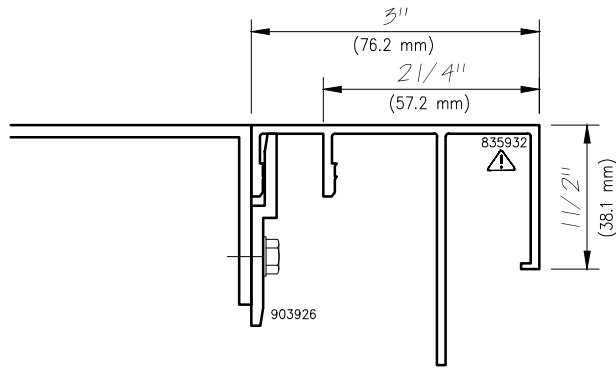

Interior Trim

Architectural Window Accessories

Trim

Non-stocked items shown – Minimum order quantity may apply

2"
(50.8 mm)

2 1/2"
(63.5 mm)

3"
(76.2 mm)

3 1/4"
(82.6 mm)

WINDOW AND WALL
SYSTEMS

Extruded Interior Stools

Architectural Window Accessories

Trim

Non-stocked items shown – Minimum order quantity may apply

Non-stocked items shown – Minimum order quantity may apply

Typical Attachment