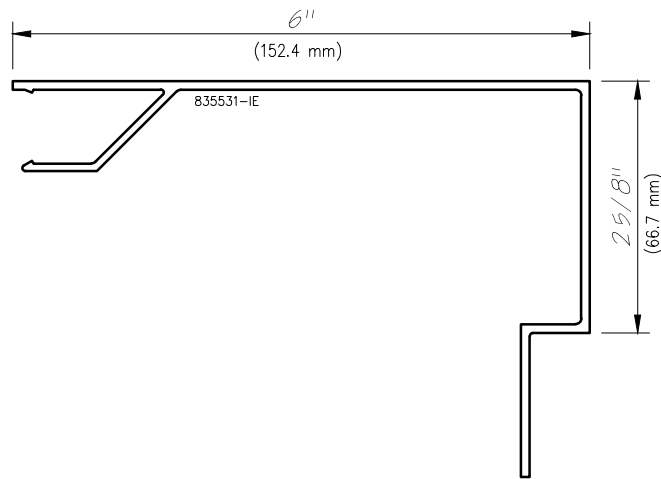

WAUSAU

WINDOW AND WALL
SYSTEMS

Extruded Interior Stools

Architectural Window Accessories

Trim

Non-stocked items shown – Minimum order quantity may apply