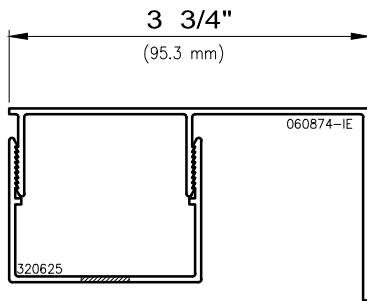

(25.4 mm)

1 1/2"

(38.1 mm)

Contact A Wausau Representative For Other Possible Sizes.

WAUSAU

WINDOW AND WALL
SYSTEMS

Interior Trim

Architectural Window Accessories

Trim

Non-stocked items shown – Minimum order quantity may apply

1 1/2"
(38.1 mm)

1 3/4"
(44.5 mm)

2"
(50.8 mm)

Contact A Wausau Representative For Other Possible Sizes.

WAUSAU

WINDOW AND WALL
SYSTEMS

Interior Trim

Architectural Window Accessories

Trim

Non-stocked items shown – Minimum order quantity may apply

2"
(50.8 mm)

2 1/2"
(63.5 mm)

3"
(76.2 mm)

3 1/4"
(82.6 mm)