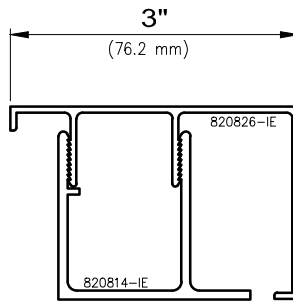

(25.4 mm)

1 1/2"

(38.1 mm)

Contact A Wausau Representative For Other Possible Sizes.

WAUSAU

WINDOW AND WALL
SYSTEMS

Interior Trim

Architectural Window Accessories

Trim

Non-stocked items shown – Minimum order quantity may apply

1 1/2"
(38.1 mm)

1 3/4"
(44.5 mm)

2"
(50.8 mm)

Contact A Wausau Representative For Other Possible Sizes.

WAUSAU

WINDOW AND WALL
SYSTEMS

Interior Trim

Architectural Window Accessories

Trim

Non-stocked items shown – Minimum order quantity may apply

2"
(50.8 mm)

2 1/2"
(63.5 mm)

3"
(76.2 mm)

3 1/4"
(82.6 mm)