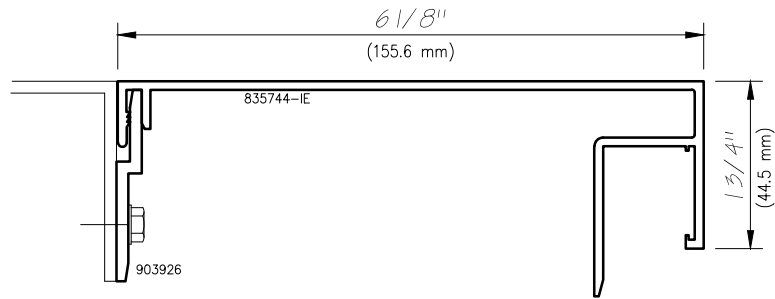

(25.4 mm)

1 1/2"

(38.1 mm)

Contact A Wausau Representative For Other Possible Sizes.

WAUSAU

WINDOW AND WALL
SYSTEMS

Interior Trim

Architectural Window Accessories

Interior Trim

Architectural Window Accessories

Trim

Non-stocked items shown – Minimum order quantity may apply

2"
(50.8 mm)

2 1/2"
(63.5 mm)

3"
(76.2 mm)

3 1/4"
(82.6 mm)

Typical Attachment

WAUSAU

WINDOW AND WALL
SYSTEMS

Extruded Interior Sill Stools

Architectural Window Accessories

Trim

Non-stocked items shown – Minimum order quantity may apply

Typical Attachment