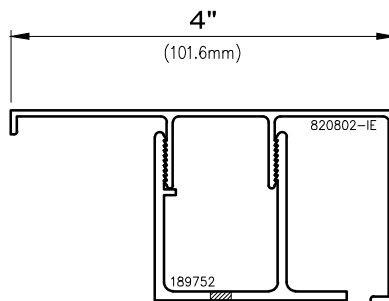

(25.4 mm)

1 1/2"

(38.1 mm)

Contact A Wausau Representative For Other Possible Sizes.

WAUSAU

WINDOW AND WALL
SYSTEMS

Interior Trim

Architectural Window Accessories

Trim

Non-stocked items shown – Minimum order quantity may apply

1 1/2"
(38.1 mm)

1 3/4"
(44.5 mm)

2"
(50.8 mm)

Contact A Wausau Representative For Other Possible Sizes.

WAUSAU

WINDOW AND WALL
SYSTEMS

Interior Trim

Architectural Window Accessories

Trim

Non-stocked items shown – Minimum order quantity may apply

2"
(50.8 mm)

2 1/2"
(63.5 mm)

3"
(76.2 mm)

3 1/4"
(82.6 mm)