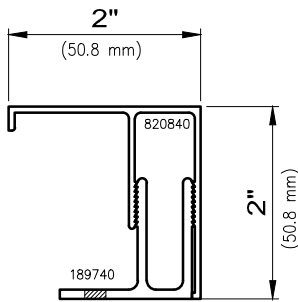

(25.4 mm)

1 1/2"

(38.1 mm)

Contact A Wausau Representative For Other Possible Sizes.

WAUSAU

WINDOW AND WALL
SYSTEMS

Interior Trim

Architectural Window Accessories

Trim

Non-stocked items shown – Minimum order quantity may apply

1 1/2"
(38.1 mm)

1 3/4"
(44.5 mm)

2"
(50.8 mm)

Contact A Wausau Representative For Other Possible Sizes.

WAUSAU

WINDOW AND WALL
SYSTEMS

Interior Trim

Architectural Window Accessories

Trim

Non-stocked items shown – Minimum order quantity may apply

2"
(50.8 mm)

2 1/2"
(63.5 mm)

3"
(76.2 mm)

3 1/4"
(82.6 mm)