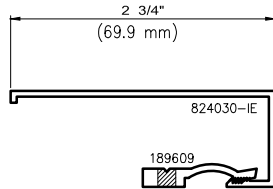

(25.4 mm)

1 1/2"

(38.1 mm)

Contact A Wausau Representative For Other Possible Sizes.

WAUSAU

WINDOW AND WALL
SYSTEMS

Interior Trim

Architectural Window Accessories

Trim

Non-stocked items shown – Minimum order quantity may apply

1 1/2"
(38.1 mm)

1 3/4"
(44.5 mm)

2"
(50.8 mm)

Contact A Wausau Representative For Other Possible Sizes.

WAUSAU

WINDOW AND WALL
SYSTEMS

Interior Trim

Architectural Window Accessories

Trim

Non-stocked items shown – Minimum order quantity may apply

2"
(50.8 mm)

2 1/2"
(63.5 mm)

3"
(76.2 mm)

3 1/4"
(82.6 mm)