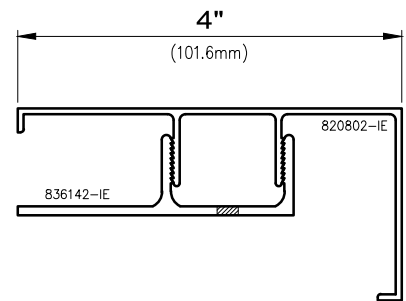

(25.4 mm)

1 1/2"

(38.1 mm)

Contact A Wausau Representative For Other Possible Sizes.

WAUSAU

WINDOW AND WALL
SYSTEMS

Interior Trim

Architectural Window Accessories

Trim

Non-stocked items shown – Minimum order quantity may apply

1 1/2"
(38.1 mm)

1 3/4"
(44.5 mm)

2"
(50.8 mm)

Contact A Wausau Representative For Other Possible Sizes.

WAUSAU

WINDOW AND WALL
SYSTEMS

Interior Trim

Architectural Window Accessories

Trim

Non-stocked items shown – Minimum order quantity may apply

2"
(50.8 mm)

2 1/2"
(63.5 mm)

3"
(76.2 mm)

3 1/4"
(82.6 mm)