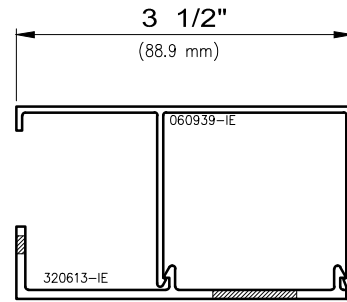

(25.4 mm)

1 1/2"

(38.1 mm)

Contact A Wausau Representative For Other Possible Sizes.

WAUSAU

WINDOW AND WALL
SYSTEMS

Interior Trim

Architectural Window Accessories

Trim

Non-stocked items shown – Minimum order quantity may apply

1 1/2"
(38.1 mm)

1 3/4"
(44.5 mm)

2"
(50.8 mm)

Contact A Wausau Representative For Other Possible Sizes.

WAUSAU

WINDOW AND WALL
SYSTEMS

Interior Trim

Architectural Window Accessories

Trim

Non-stocked items shown – Minimum order quantity may apply

2"
(50.8 mm)

2 1/2"
(63.5 mm)

3"
(76.2 mm)

3 1/4"
(82.6 mm)