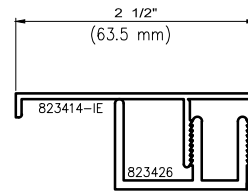

(25.4 mm)

1 1/2"

(38.1 mm)

Contact A Wausau Representative For Other Possible Sizes.

WAUSAU

WINDOW AND WALL
SYSTEMS

Interior Trim

Architectural Window Accessories

Trim

Non-stocked items shown – Minimum order quantity may apply

1 1/2"
(38.1 mm)

1 3/4"
(44.5 mm)

2"
(50.8 mm)

Contact A Wausau Representative For Other Possible Sizes.

WAUSAU

WINDOW AND WALL
SYSTEMS

Interior Trim

Architectural Window Accessories

Trim

Non-stocked items shown – Minimum order quantity may apply

2"
(50.8 mm)

2 1/2"
(63.5 mm)

3"
(76.2 mm)

3 1/4"
(82.6 mm)