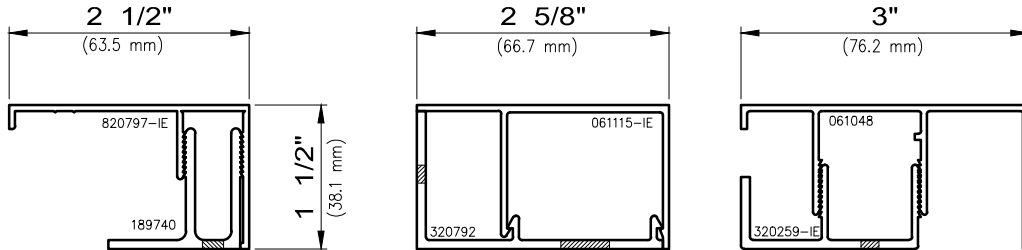

(25.4 mm)

1 1/2"

(38.1 mm)

Contact A Wausau Representative For Other Possible Sizes.

WAUSAU

WINDOW AND WALL
SYSTEMS

Interior Trim

Architectural Window Accessories

Trim

Non-stocked items shown – Minimum order quantity may apply

1 1/2"
(38.1 mm)

1 3/4"
(44.5 mm)

2"
(50.8 mm)

Contact A Wausau Representative For Other Possible Sizes.

WAUSAU

WINDOW AND WALL
SYSTEMS

Interior Trim

Architectural Window Accessories

Trim

Non-stocked items shown – Minimum order quantity may apply

2"
(50.8 mm)

2 1/2"
(63.5 mm)

3"
(76.2 mm)

3 1/4"
(82.6 mm)