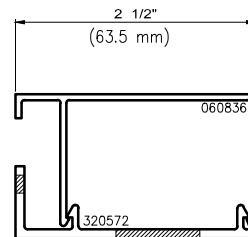

(25.4 mm)

1 1/2"

(38.1 mm)

Contact A Wausau Representative For Other Possible Sizes.

WAUSAU

WINDOW AND WALL
SYSTEMS

Interior Trim

Architectural Window Accessories

Trim

Non-stocked items shown – Minimum order quantity may apply

1 1/2"
(38.1 mm)

1 3/4"
(44.5 mm)

2"
(50.8 mm)

Contact A Wausau Representative For Other Possible Sizes.

WAUSAU

WINDOW AND WALL
SYSTEMS

Interior Trim

Architectural Window Accessories

Trim

Non-stocked items shown – Minimum order quantity may apply

2"
(50.8 mm)

2 1/2"
(63.5 mm)

3"
(76.2 mm)

3 1/4"
(82.6 mm)