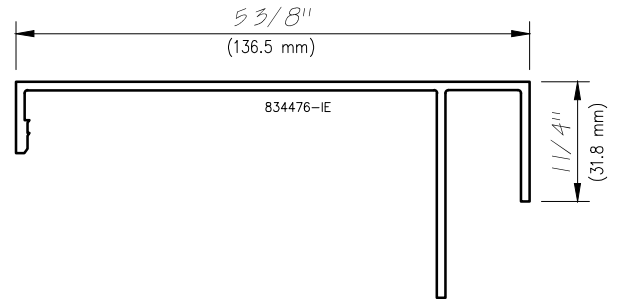

Interior Trim

Architectural Window Accessories

Trim

Non-stocked items shown – Minimum order quantity may apply

2"
(50.8 mm)

2 1/2"
(63.5 mm)

3"
(76.2 mm)

3 1/4"
(82.6 mm)

WINDOW AND WALL
SYSTEMS

Extruded Interior Stools

Architectural Window Accessories

Trim

Non-stocked items shown – Minimum order quantity may apply

Non-stocked items shown – Minimum order quantity may apply

Typical Attachment