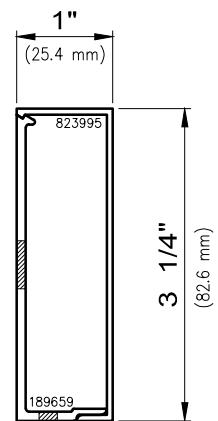

(25.4 mm)

1 1/2"

(38.1 mm)

Contact A Wausau Representative For Other Possible Sizes.

WAUSAU

WINDOW AND WALL
SYSTEMS

Interior Trim

Architectural Window Accessories

Trim

Non-stocked items shown – Minimum order quantity may apply

1 1/2"
(38.1 mm)

1 3/4"
(44.5 mm)

2"
(50.8 mm)

Contact A Wausau Representative For Other Possible Sizes.

WAUSAU

WINDOW AND WALL
SYSTEMS

Interior Trim

Architectural Window Accessories

Trim

Non-stocked items shown – Minimum order quantity may apply

2"
(50.8 mm)

2 1/2"
(63.5 mm)

3"
(76.2 mm)

3 1/4"
(82.6 mm)