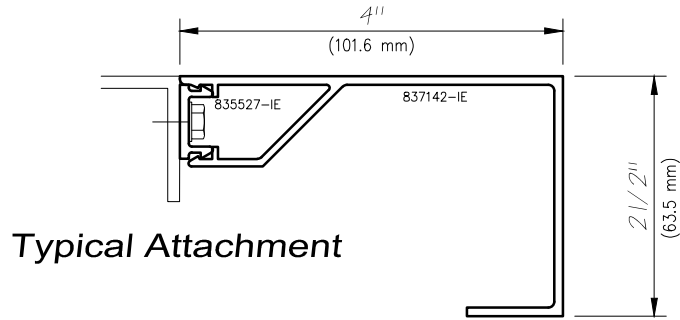

WAUSAU

WINDOW AND WALL
SYSTEMS

Extruded Interior Stools

Architectural Window Accessories

Trim

Non-stocked items shown – Minimum order quantity may apply