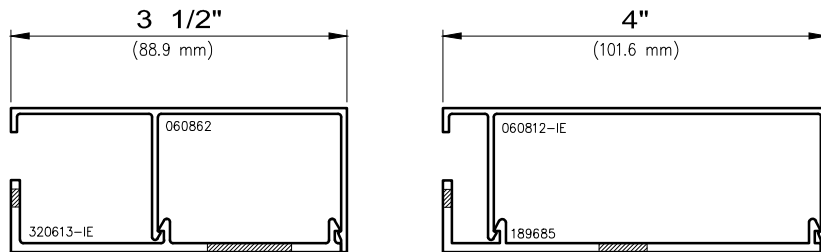

(25.4 mm)

1 1/2"

(38.1 mm)

Contact A Wausau Representative For Other Possible Sizes.

WAUSAU

WINDOW AND WALL
SYSTEMS

Interior Trim

Architectural Window Accessories

Trim

Non-stocked items shown – Minimum order quantity may apply

1 1/2"
(38.1 mm)

1 3/4"
(44.5 mm)

2"
(50.8 mm)

Contact A Wausau Representative For Other Possible Sizes.

WAUSAU

WINDOW AND WALL
SYSTEMS

Interior Trim

Architectural Window Accessories

Trim

Non-stocked items shown – Minimum order quantity may apply

2"
(50.8 mm)

2 1/2"
(63.5 mm)

3"
(76.2 mm)

3 1/4"
(82.6 mm)