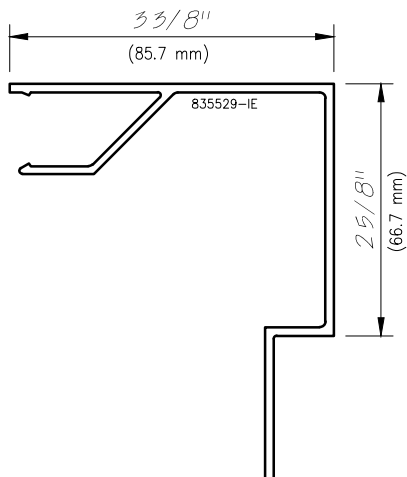

WAUSAU

WINDOW AND WALL
SYSTEMS

Extruded Interior Stools

Architectural Window Accessories

Trim

Non-stocked items shown – Minimum order quantity may apply