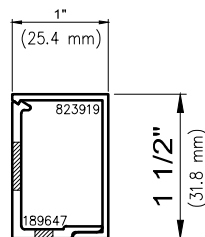

(25.4 mm)

1 1/2"

(38.1 mm)

Contact A Wausau Representative For Other Possible Sizes.

WAUSAU

WINDOW AND WALL
SYSTEMS

Interior Trim

Architectural Window Accessories

Trim

Non-stocked items shown – Minimum order quantity may apply

1 1/2"
(38.1 mm)

1 3/4"
(44.5 mm)

2"
(50.8 mm)

Contact A Wausau Representative For Other Possible Sizes.

WAUSAU

WINDOW AND WALL
SYSTEMS

Interior Trim

Architectural Window Accessories

Trim

Non-stocked items shown – Minimum order quantity may apply

2"
(50.8 mm)

2 1/2"
(63.5 mm)

3"
(76.2 mm)

3 1/4"
(82.6 mm)