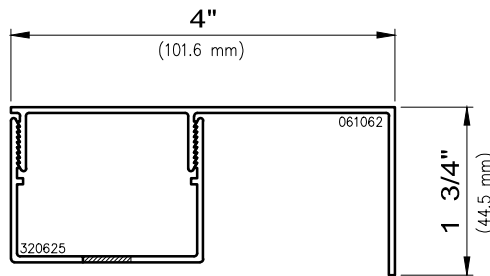

(25.4 mm)

1 1/2"

(38.1 mm)

Contact A Wausau Representative For Other Possible Sizes.

WAUSAU

WINDOW AND WALL
SYSTEMS

Interior Trim

Architectural Window Accessories

Trim

Non-stocked items shown – Minimum order quantity may apply

1 1/2"
(38.1 mm)

1 3/4"
(44.5 mm)

2"
(50.8 mm)

Contact A Wausau Representative For Other Possible Sizes.

WAUSAU

WINDOW AND WALL
SYSTEMS

Interior Trim

Architectural Window Accessories

Trim

Non-stocked items shown – Minimum order quantity may apply

2"
(50.8 mm)

2 1/2"
(63.5 mm)

3"
(76.2 mm)

3 1/4"
(82.6 mm)