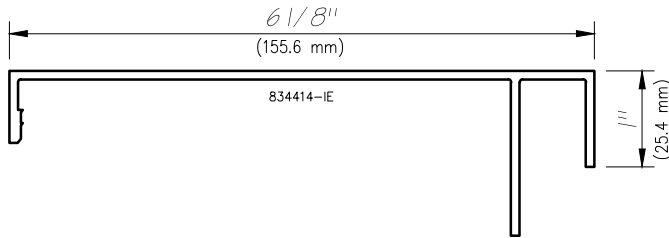

Interior Trim

Architectural Window Accessories

Trim

Non-stocked items shown – Minimum order quantity may apply

2"
(50.8 mm)

2 1/2"
(63.5 mm)

3"
(76.2 mm)

3 1/4"
(82.6 mm)

WINDOW AND WALL
SYSTEMS

Extruded Interior Stools

Architectural Window Accessories

Trim

Non-stocked items shown – Minimum order quantity may apply

Non-stocked items shown – Minimum order quantity may apply

Typical Attachment