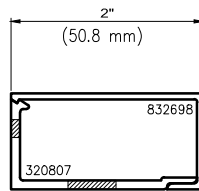

(25.4 mm)

1 1/2"

(38.1 mm)

Contact A Wausau Representative For Other Possible Sizes.

WAUSAU

WINDOW AND WALL
SYSTEMS

Interior Trim

Architectural Window Accessories

Trim

Non-stocked items shown – Minimum order quantity may apply

1 1/2"
(38.1 mm)

1 3/4"
(44.5 mm)

2"
(50.8 mm)

Contact A Wausau Representative For Other Possible Sizes.

WAUSAU

WINDOW AND WALL
SYSTEMS

Interior Trim

Architectural Window Accessories

Trim

Non-stocked items shown – Minimum order quantity may apply

2"
(50.8 mm)

2 1/2"
(63.5 mm)

3"
(76.2 mm)

3 1/4"
(82.6 mm)