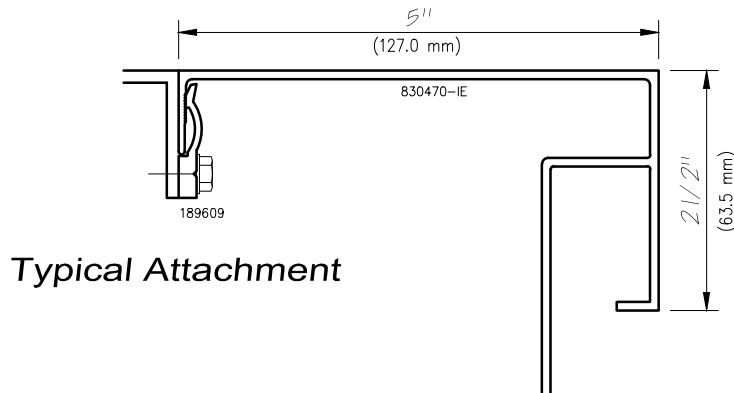

(25.4 mm)

1 1/2"

(38.1 mm)

Contact A Wausau Representative For Other Possible Sizes.

WAUSAU

WINDOW AND WALL
SYSTEMS

Interior Trim

Architectural Window Accessories

Interior Trim

Architectural Window Accessories

Trim

Non-stocked items shown – Minimum order quantity may apply

2"
(50.8 mm)

2 1/2"
(63.5 mm)

3"
(76.2 mm)

3 1/4"
(82.6 mm)

WINDOW AND WALL
SYSTEMS

Extruded Interior Stools

Architectural Window Accessories

Trim

Non-stocked items shown – Minimum order quantity may apply

Non-stocked items shown – Minimum order quantity may apply

Typical Attachment