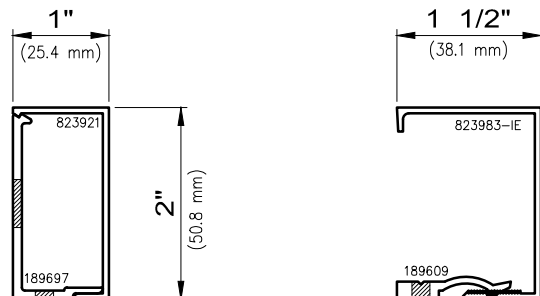

(25.4 mm)

1 1/2"

(38.1 mm)

Contact A Wausau Representative For Other Possible Sizes.

WAUSAU

WINDOW AND WALL
SYSTEMS

Interior Trim

Architectural Window Accessories

Trim

Non-stocked items shown – Minimum order quantity may apply

1 1/2"
(38.1 mm)

1 3/4"
(44.5 mm)

2"
(50.8 mm)

Contact A Wausau Representative For Other Possible Sizes.

WAUSAU

WINDOW AND WALL
SYSTEMS

Interior Trim

Architectural Window Accessories

Trim

Non-stocked items shown – Minimum order quantity may apply

2"
(50.8 mm)

2 1/2"
(63.5 mm)

3"
(76.2 mm)

3 1/4"
(82.6 mm)