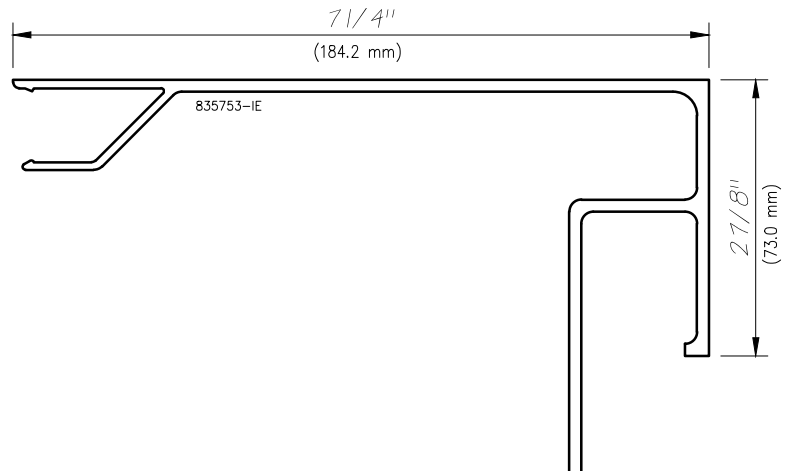

WAUSAU

WINDOW AND WALL
SYSTEMS

Extruded Interior Stools

Architectural Window Accessories

Trim

Non-stocked items shown – Minimum order quantity may apply