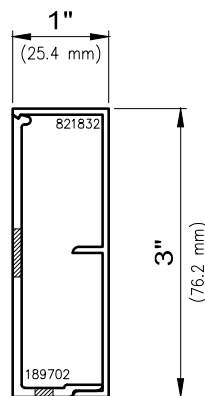

(25.4 mm)

1 1/2"

(38.1 mm)

Contact A Wausau Representative For Other Possible Sizes.

WAUSAU

WINDOW AND WALL
SYSTEMS

Interior Trim

Architectural Window Accessories

Trim

Non-stocked items shown – Minimum order quantity may apply

1 1/2"
(38.1 mm)

1 3/4"
(44.5 mm)

2"
(50.8 mm)

Contact A Wausau Representative For Other Possible Sizes.

WAUSAU

WINDOW AND WALL
SYSTEMS

Interior Trim

Architectural Window Accessories

Trim

Non-stocked items shown – Minimum order quantity may apply

2"
(50.8 mm)

2 1/2"
(63.5 mm)

3"
(76.2 mm)

3 1/4"
(82.6 mm)