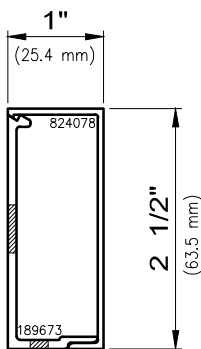

(25.4 mm)

1 1/2"

(38.1 mm)

Contact A Wausau Representative For Other Possible Sizes.

WAUSAU

WINDOW AND WALL
SYSTEMS

Interior Trim

Architectural Window Accessories

Trim

Non-stocked items shown – Minimum order quantity may apply

1 1/2"
(38.1 mm)

1 3/4"
(44.5 mm)

2"
(50.8 mm)

Contact A Wausau Representative For Other Possible Sizes.

WAUSAU

WINDOW AND WALL
SYSTEMS

Interior Trim

Architectural Window Accessories

Trim

Non-stocked items shown – Minimum order quantity may apply

2"
(50.8 mm)

2 1/2"
(63.5 mm)

3"
(76.2 mm)

3 1/4"
(82.6 mm)