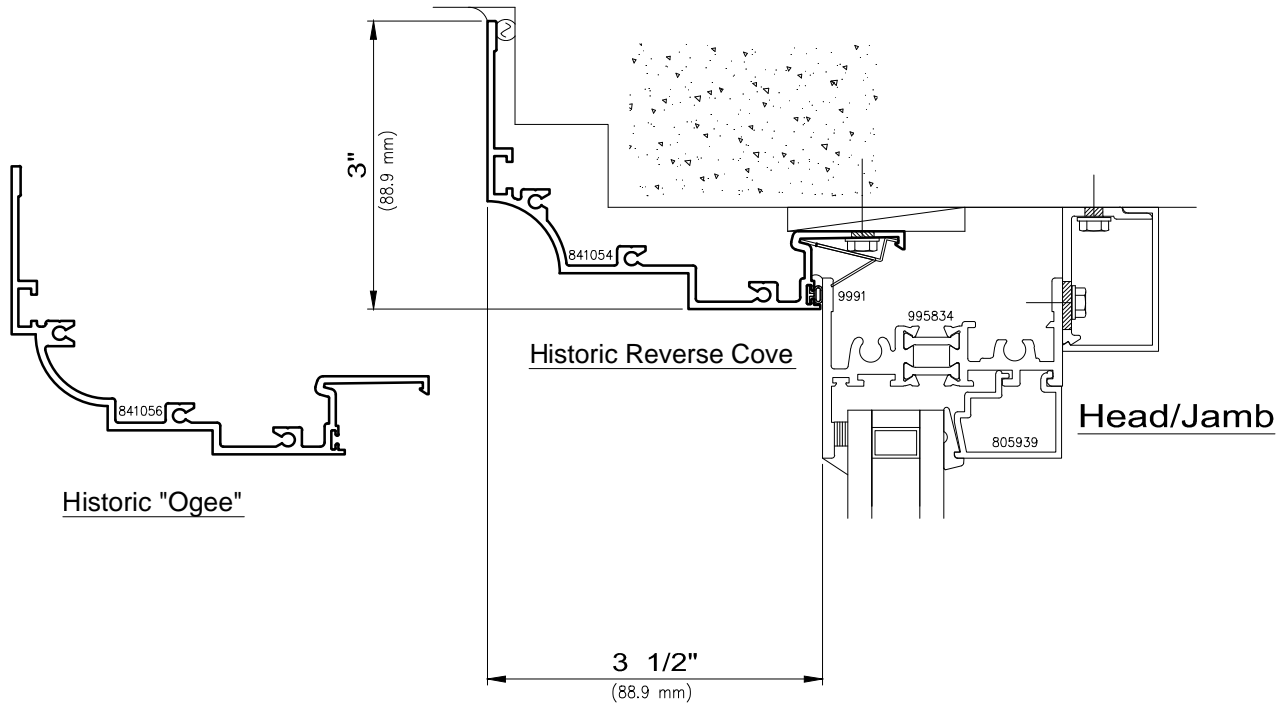

WAUSAU

WINDOW AND WALL
SYSTEMS

98i Panning Options

Architectural Window Accessories

Panning

Contact A Wausau Representative For Other Possible Sizes.