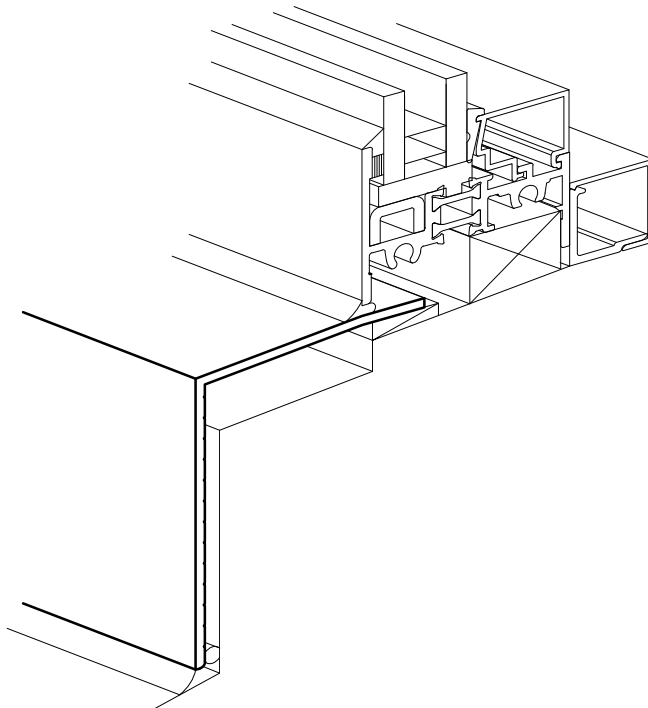

**WAUSAU**

WINDOW AND WALL  
SYSTEMS

Elevations

Architectural Window Accessories

Panning

Panning Options.....A1-2 and A1-3

- OBSOLETE TOOLING STATUS

Contact A Wausau Representative For Other Possible Sizes.

SCALE: 6" = 1'-0"

A1-2

© 2015 Apogee Wausau Group, Inc.

**WAUSAU**

WINDOW AND WALL  
SYSTEMS

98i Panning Options