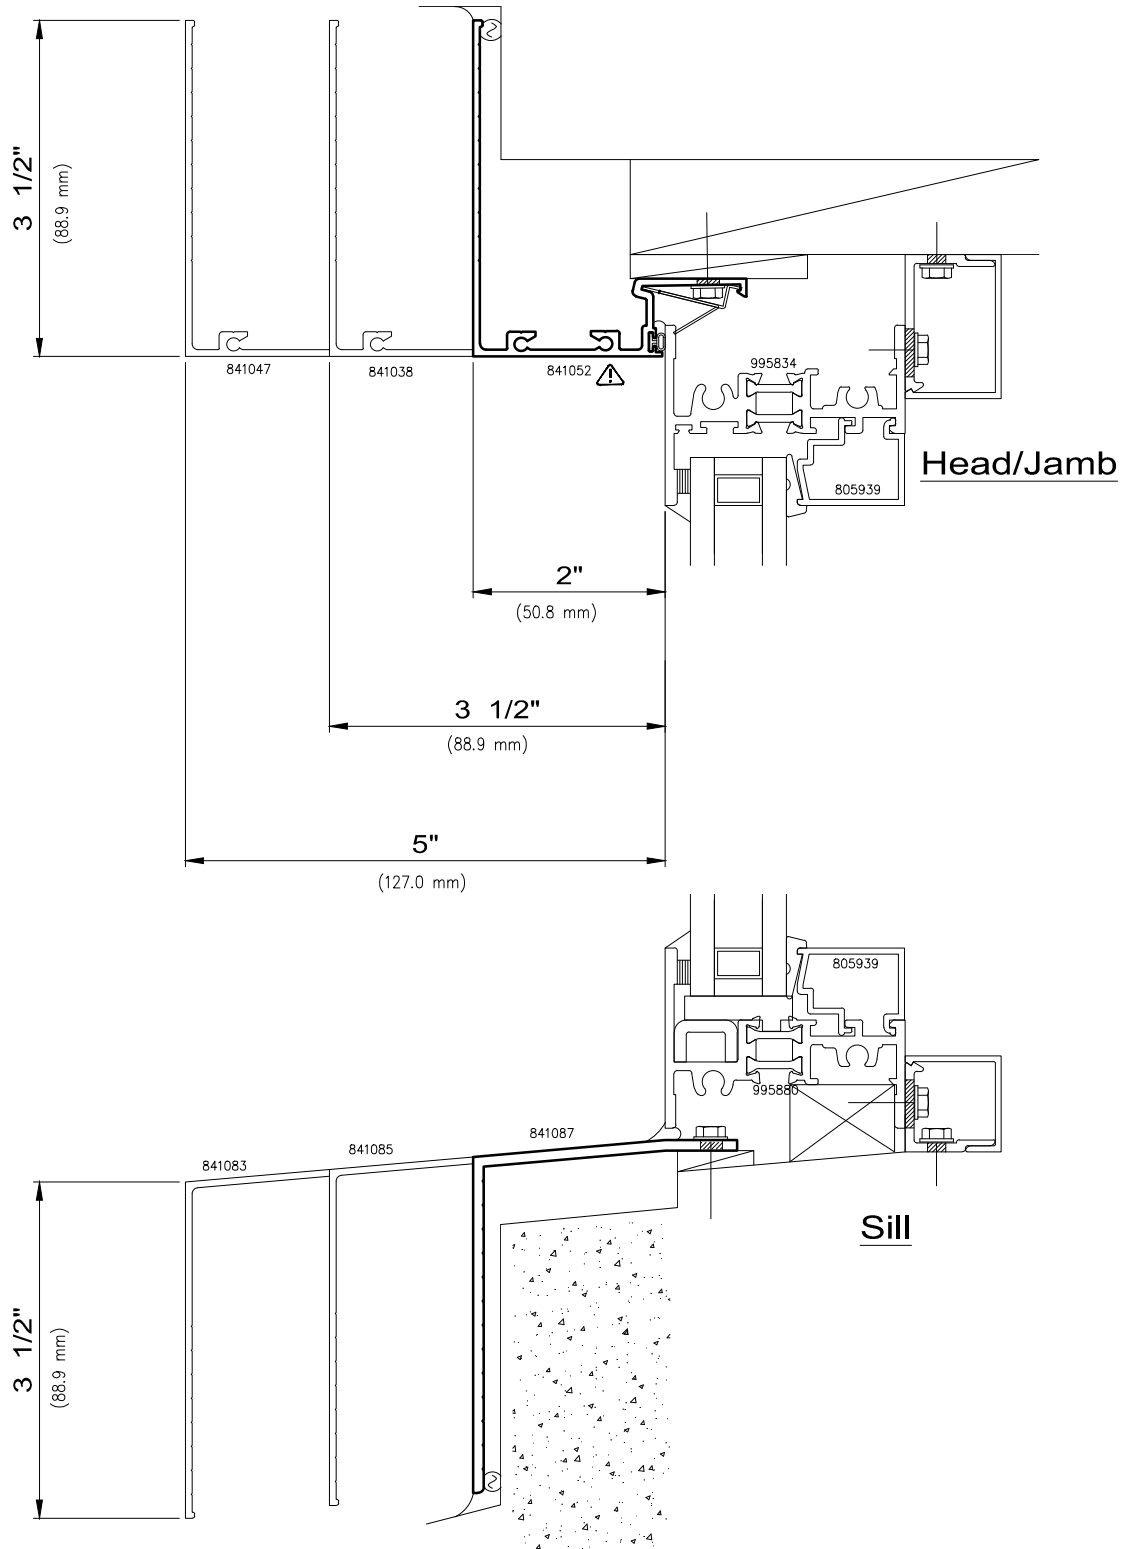

# PANNING

Contact A Wausau Representative For Other Possible Configurations.

**WAUSAU**

WINDOW AND WALL  
SYSTEMS

981 Panning Options

Architectural Window Accessories

Panning

Non-stocked items shown - Minimum order quantity may apply

- OBSOLETE TOOLING STATUS

Contact A Wausau Representative For Other Possible Sizes.

SCALE: 6" = 1'-0"

A1-2

© 2015 Apogee Wausau Group, Inc.

**WAUSAU**

WINDOW AND WALL  
SYSTEMS

98i Panning Options