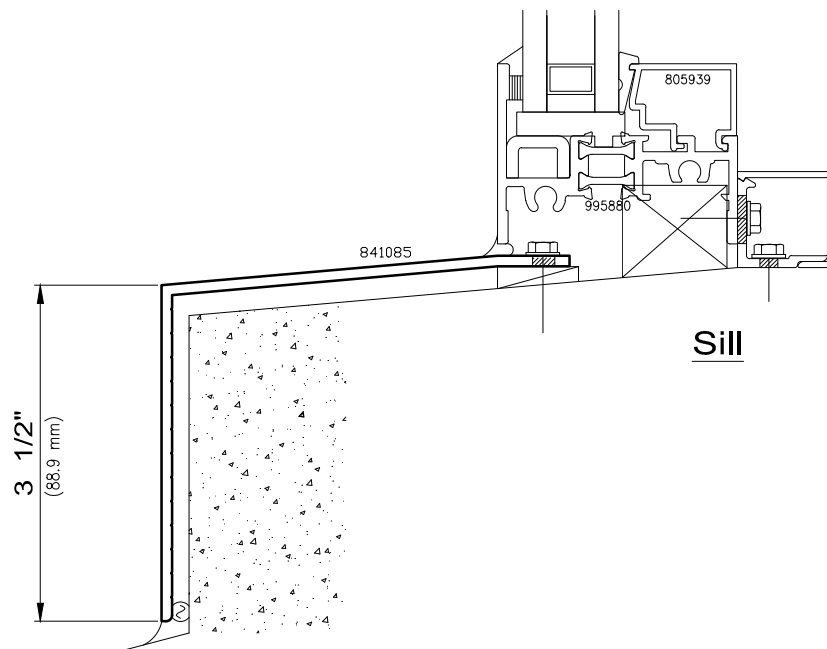

WAUSAU

WINDOW AND WALL
SYSTEMS

98i Panning Options

Architectural Window Accessories

Panning

Contact A Wausau Representative For Other Possible Sizes.