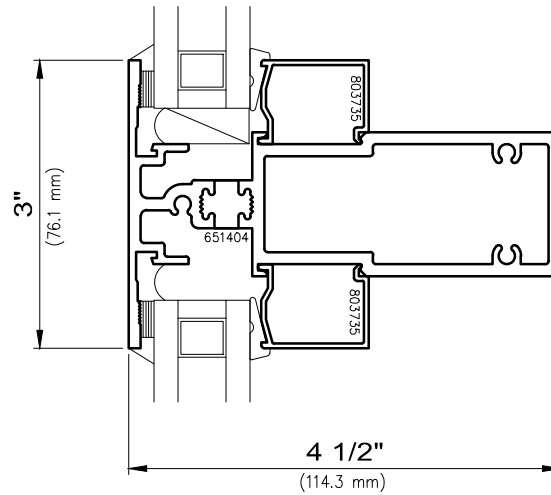

Bead Glazed True Muntins
3100/3150/3151/4100/5100 Series
Fixed Windows