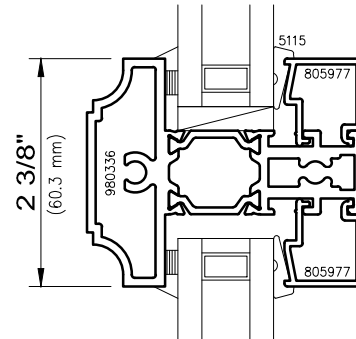

InVent Retro Series
Cove