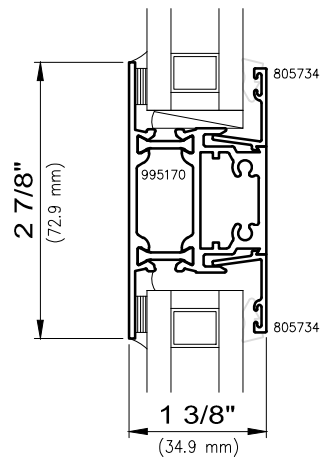

Bead Glazed True Muntins
310i / 410i Series
Hung, Rolling and Fixed Windows

Contact A Wausau Representative For Other Possible Sizes.