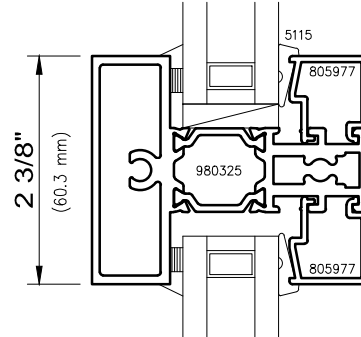

InVent Retro Series  
Square

Contact A Wausau Representative For Other Possible Sizes.

**WAUSAU**

WINDOW AND WALL  
SYSTEMS

Muntion Options

Architectural Window Accessories

Muntins

Non-stocked items shown – Minimum order quantity may apply