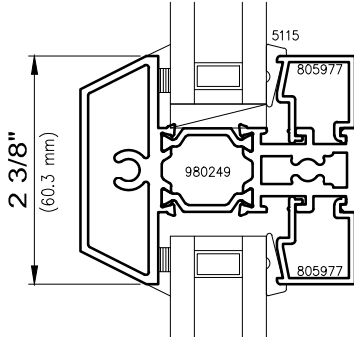

InVent Retro Series  
Square

Contact A Wausau Representative For Other Possible Sizes.

**WAUSAU**

WINDOW AND WALL  
SYSTEMS

Muntion Options

Architectural Window Accessories

Muntins

Non-stocked items shown – Minimum order quantity may apply