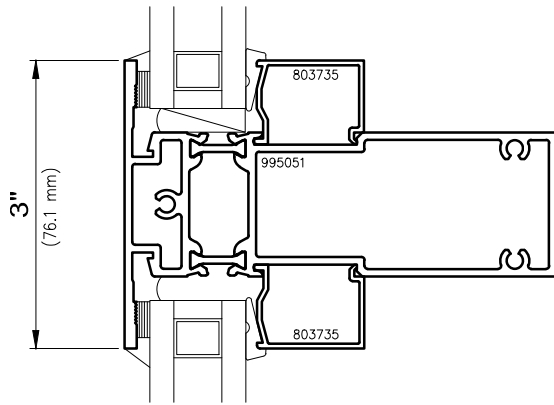

WAUSAU

WINDOW AND WALL
SYSTEMS

Muntion Options

Architectural Window Accessories

Muntins

Non-stocked items shown – Minimum order quantity may apply

Bead Glazed True Muntins
4100i Series Fixed Windows