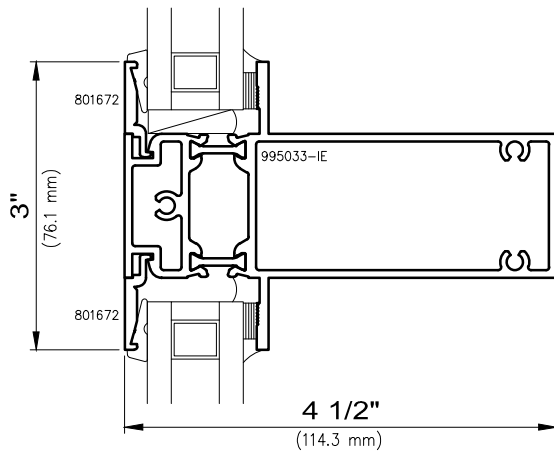

WAUSAU

WINDOW AND WALL
SYSTEMS

Muntion Options

Architectural Window Accessories

Muntins

Non-stocked items shown – Minimum order quantity may apply

Bead Glazed True Muntins
4100i Series Fixed Windows