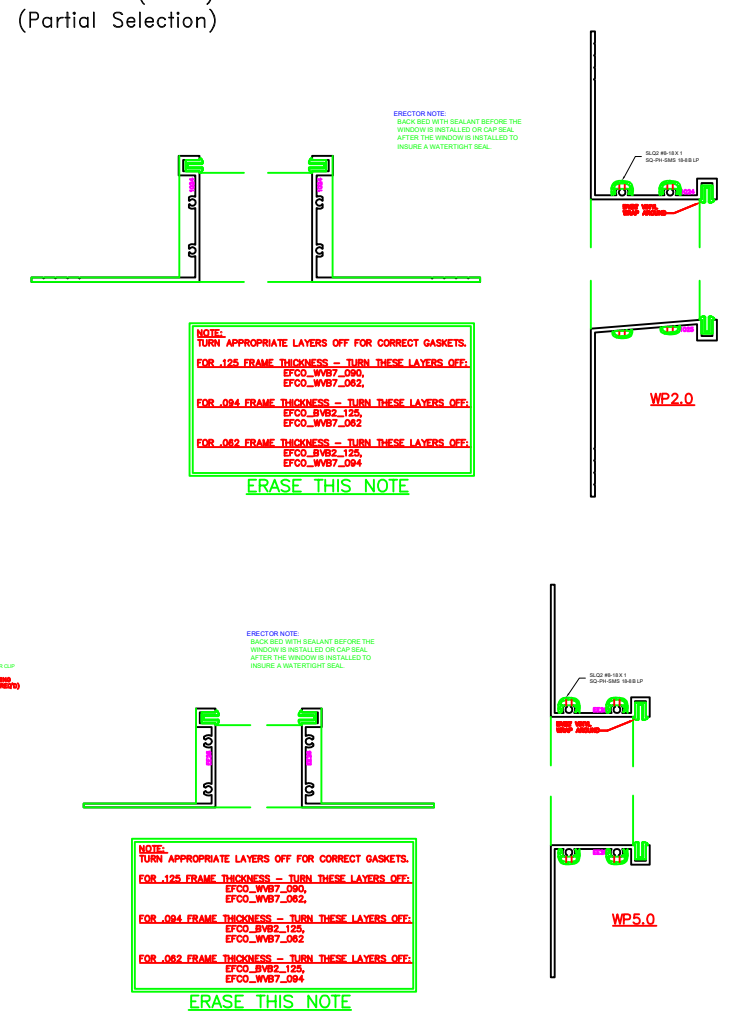

STACKING MULLIONS
(Partial Selection)

THREE-PIECE MULLIONS
(Partial Selection)

PRE-SET PANNING
(Partial Selection)

HOOK-ON (WRAP) PANNING
(Partial Selection)

FRAME EXTENDERS AND CAULK STOPS (0.062")
(Partial Selection)