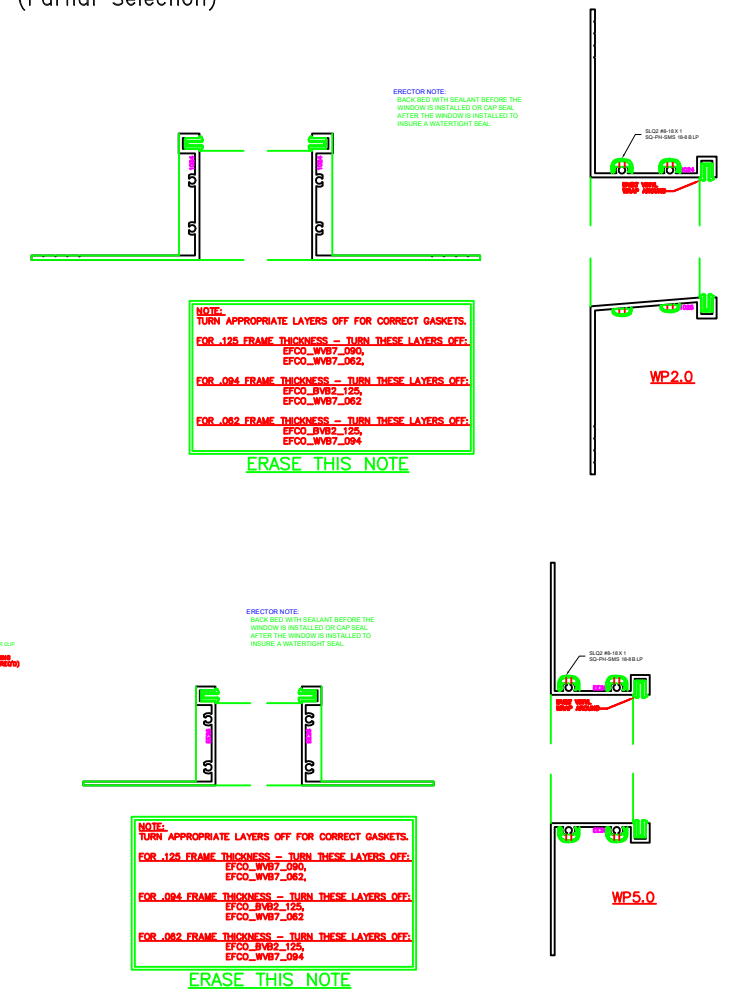

STACKING MULLIONS
(Partial Selection)

THREE-PIECE MULLIONS
(Partial Selection)

PRE-SET PANNING
(Partial Selection)

HOOK-ON (WRAP) PANNING
(Partial Selection)

FRAME EXTENDERS AND CAULK STOPS (0.062")
(Partial Selection)