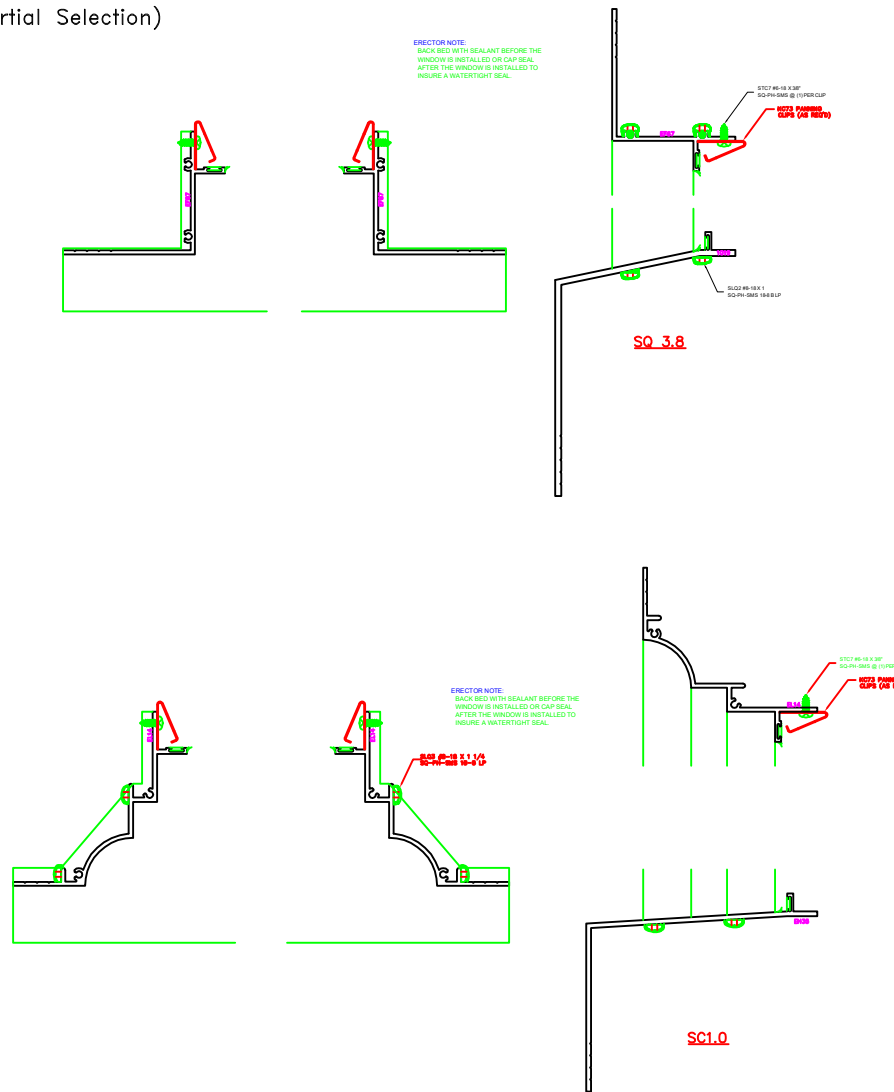

STACKING MULLIONS
(Partial Selection)

THREE-PIECE MULLIONS
(Partial Selection)

PRE-SET PANNING
(Partial Selection)

HOOK-ON (WRAP) PANNING
(Partial Selection)

FRAME EXTENDERS AND CAULK STOPS (0.062")
(Partial Selection)